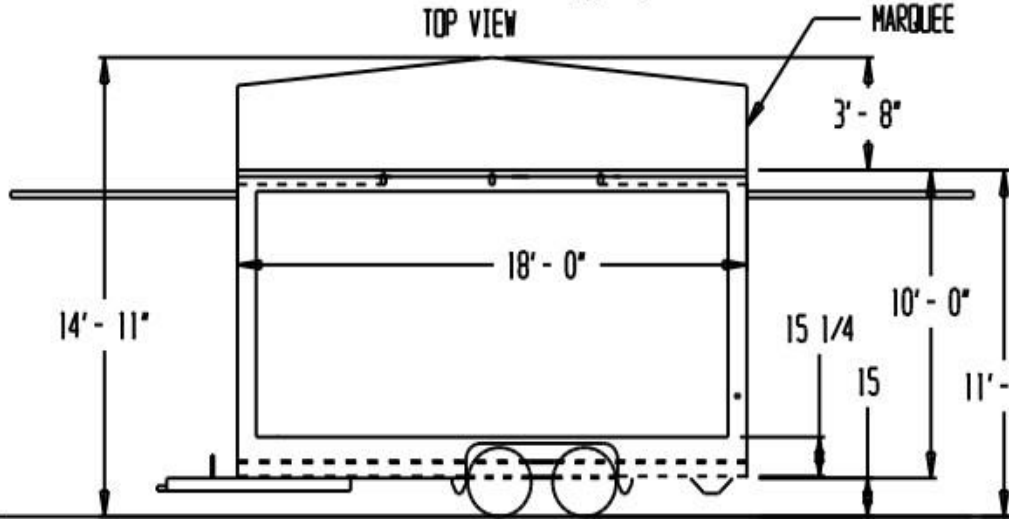

BSR Trailer Model Games are fully customizable with complete choices of colors, themes, toys, and player positions.

This is a standard 18' Trailer intended for many **CENTER** BSR Games, but other trailer sizes are available, including **LINE-UP** versions.

TOP VIEW

AWNING

ROAD VIEW

END VIEW

MARQUEE