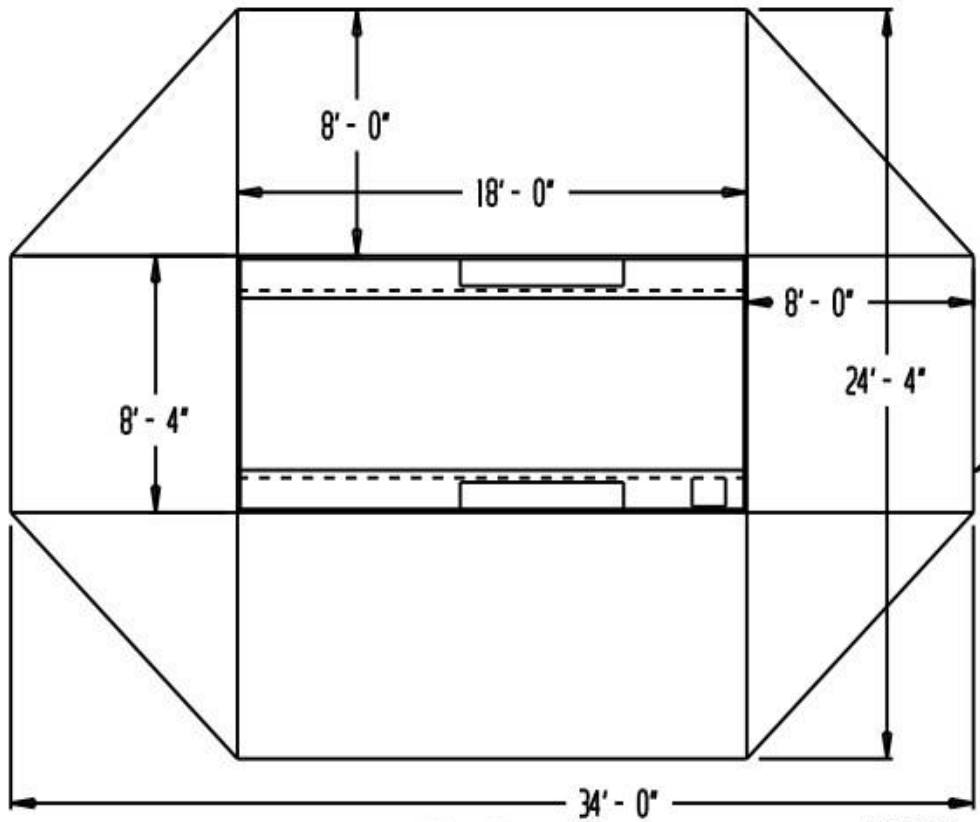

BSR Trailer Model Games are fully customizable with complete choices of colors, themes, toys, and player positions.

This is a standard 18' Trailer intended for many **CENTER** BSR Games, but other trailer sizes are available, including **LINE-UP** versions.