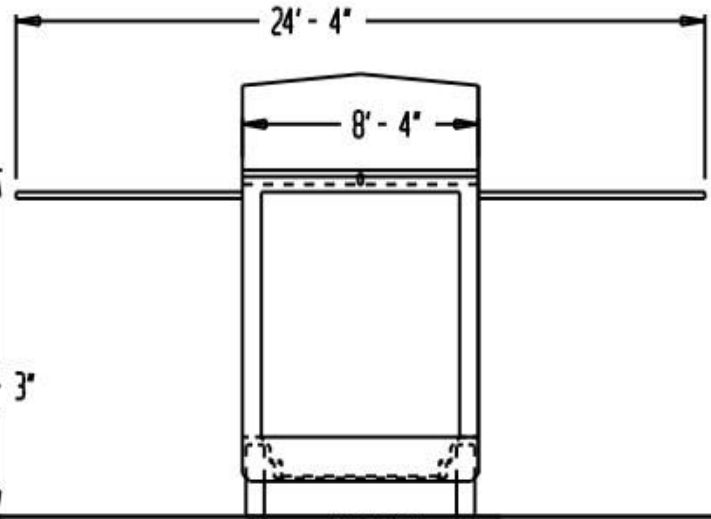

END VIEW

MARQUEE