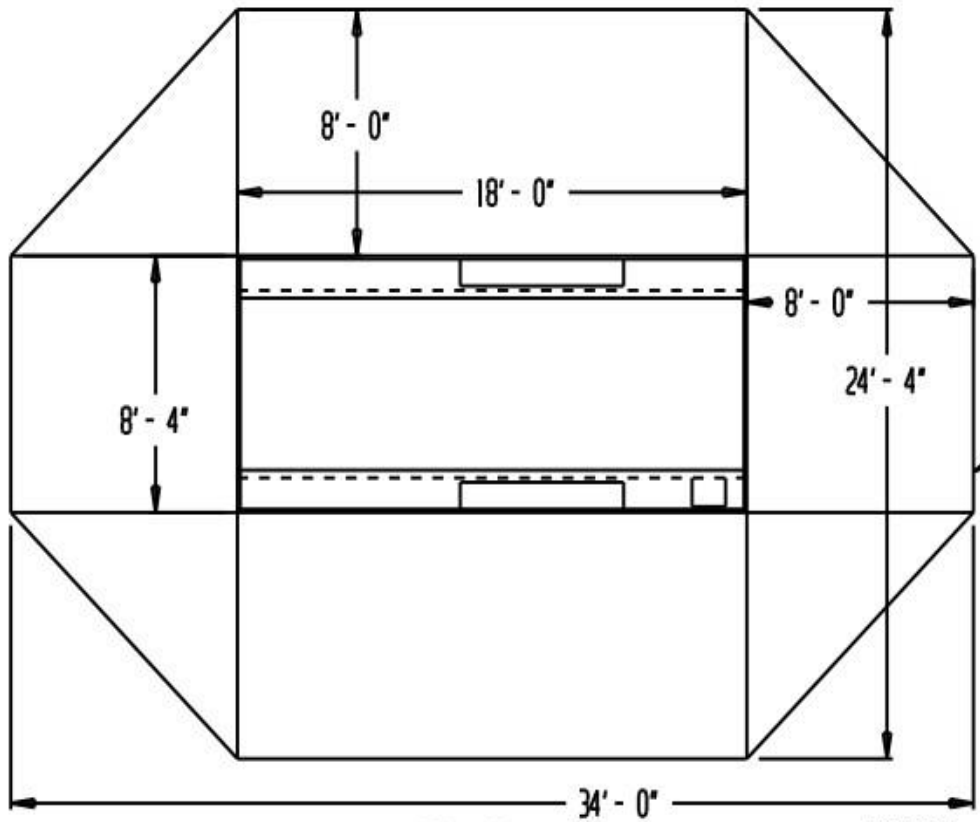

**BSR Trailer Model Games are fully customizable with complete choices of colors, themes, toys, and player positions.**

This is a standard 18' Trailer intended for many **CENTER** BSR Games, but other trailer sizes are available, including **LINE-UP** versions.