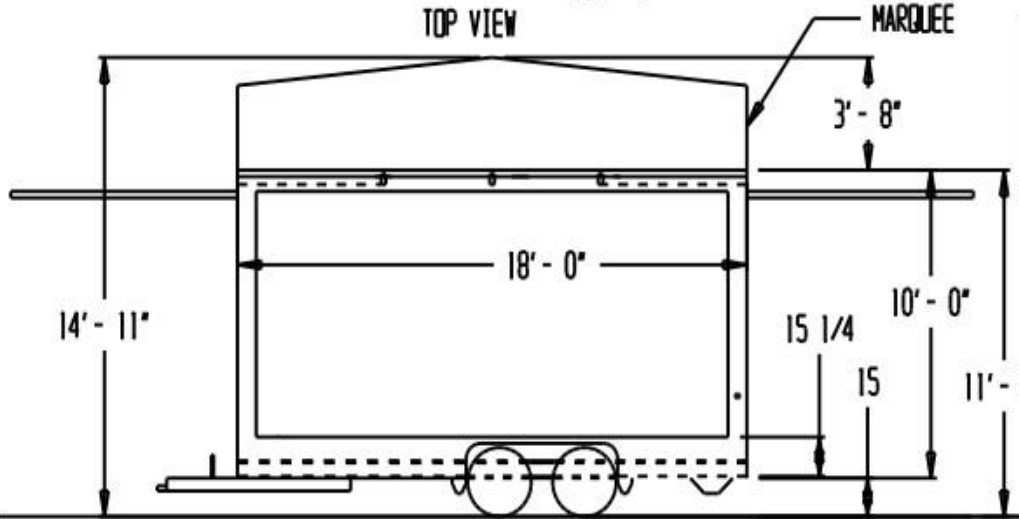

ROAD VIEW

END VIEW