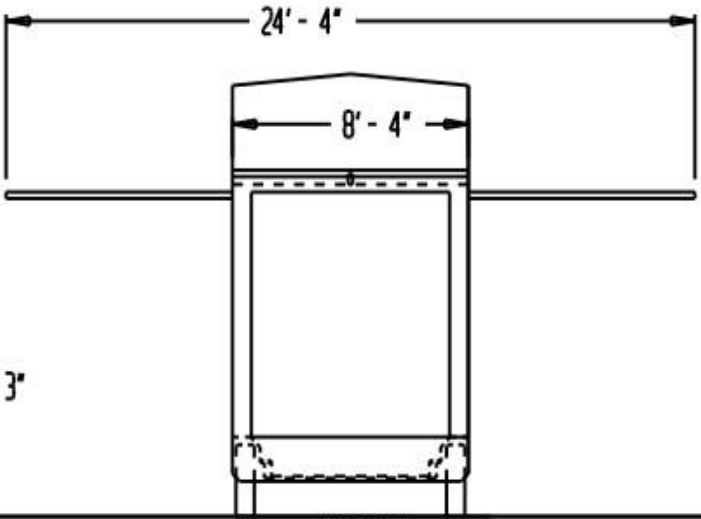

ROAD VIEW

END VIEW