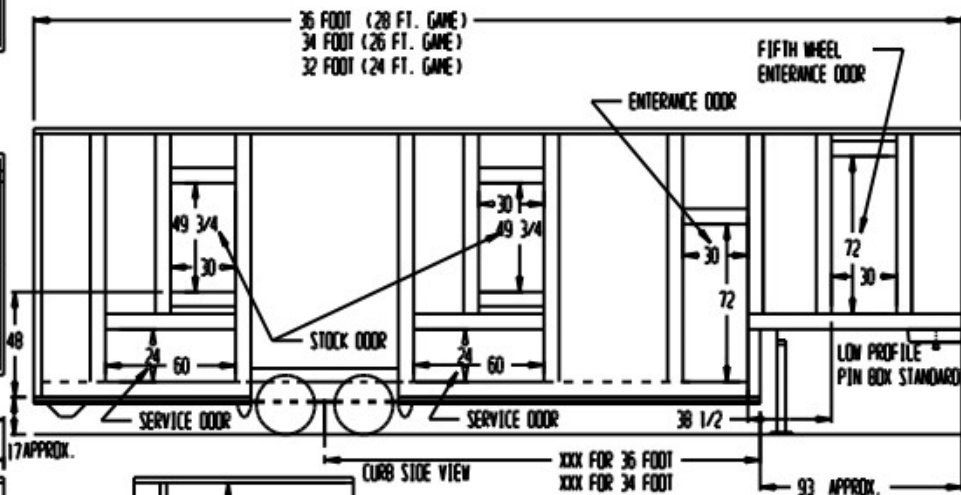

GAME ROLL-A-BALL (DERBY) & VERTICAL WATER FIFTH WHEEL TRAILER 32 FOOT THRU 36 FOOT DESC. LAYOUT OF FIFTH WHEEL TRAILERS FOR 32 FOOT THRU 36 FOOT

DATE 03-26-98 REV. A

APPROVED JACK COOK DATE 03-26-98

PART NO. ....

DRG. NO. PART TRAILER1 - 06