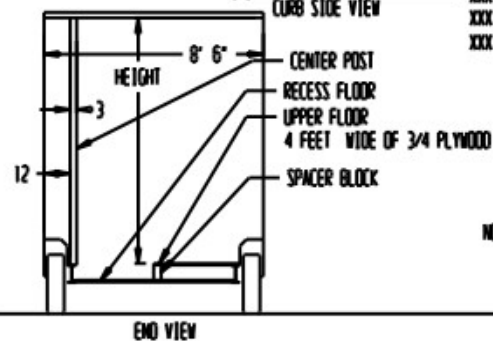

GAME ROLL-A-BALL (DERBY) & VERTICAL WATER FIFTH WHEEL TRAILER 32 FOOT THRU 36 FOOT DESC. LAYOUT OF FIFTH WHEEL TRAILERS FOR 32 FOOT THRU 36 FOOT

DATE 03-26-98 REV. A

APPROVED JACK COOK DATE 03-26-98

PART NO. ....

DRG. NO. PART TRAILER1 - 06