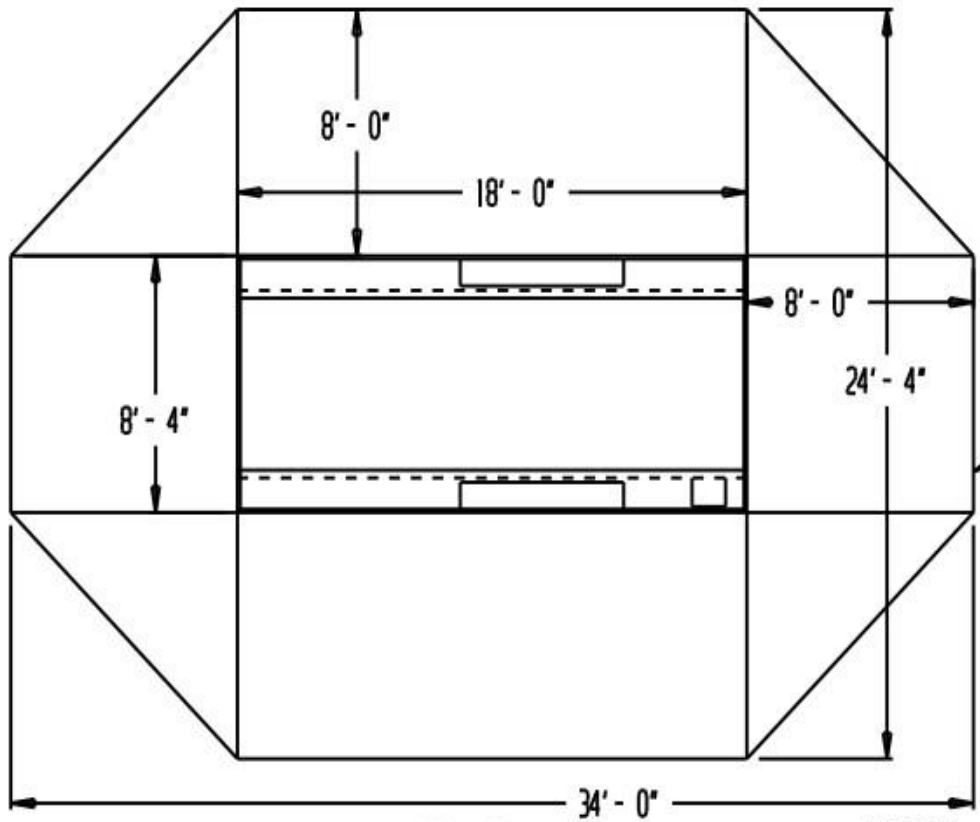

GAME TRAILER

Balloon Pop™ Game Trailer:

A time tested traditional game with the BSR twist.

- Available with custom ballys, pies, trim and target pans.
- Optional lighting package available that will make your game stand out and draw the crowds.
- Includes a self contained water system.

BSR Trailer Model Games are fully customizable with complete choices of colors, themes, toys, and player positions.

This is a standard 18' Trailer intended for many **CENTER** BSR Games, but other trailer sizes are available, including **LINE-UP** versions.