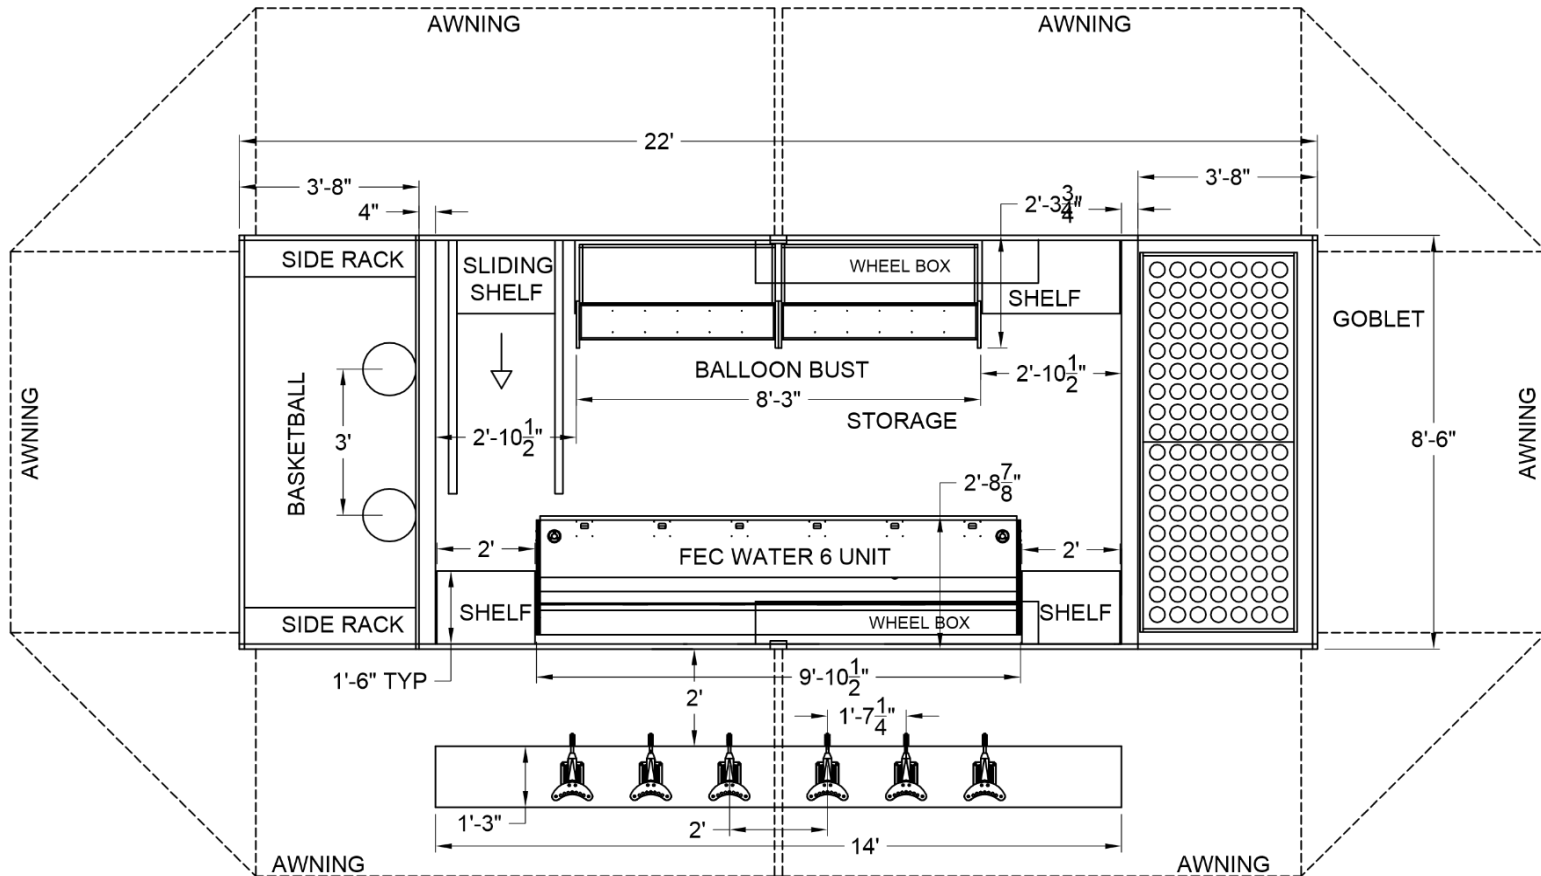

4 IN 1 TRAILER

BSR offers a 4 in 1 Park Model™ Trailer that seamlessly combines 4 unique games into one portable trailer.

Standard Games for the 4 in 1 Park Model™ Trailer Include:

- 6 Player Water Race Game
- Short Range Basketball
- Goblet Toss
- Balloon Bust

One game for every side!

* Contact our Sales Team for more information.

BSR Trailer Model Games are fully customizable with complete choices of colors and themes.

UNLESS OTHERWISE SPECIFIED DIMENSIONS ARE IN INCHES INTERPRET DIMENSIONS AND TOLERANCES PER ASME Y14.5M-1994		<< BOB'S SPACE RACERS >>			
PROPRIETARY AND CONFIDENTIAL THE INFORMATION CONTAINED IN THIS DRAWING IS THE SOLE PROPERTY OF BOB'S SPACE RACERS. ANY REPRODUCTION OR DISTRIBUTION TO 3RD PARTIES IN PART OR AS A WHOLE WITHOUT THE WRITTEN PERMISSION OF BOB'S SPACE RACERS IS PROHIBITED. VENDORS SIGNING THE VENDOR ACCEPTANCE FIELD AGREE TO THESE TERMS AND CONDITIONS.		PART NAME 22' IAAPA EVENT TRAILER 4 IN 1			
ENGINEER APPROVAL	VENDOR ACCEPTANCE	DRAWN BY BSK	PART NO.	REVISION	
		DATE 9-9-14			
PROJ.	MATERIAL			REVISION DATE	
DO NOT SCALE DRAWING		TOLERANCE: ±. UNLESS OTHERWISE NOTED			