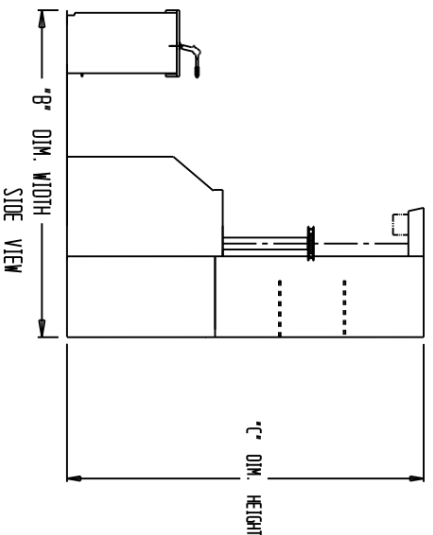

GAME TOP GLO - PARK - LINE-UP - STAND-UP
 DES: B. S. R. TOP GLO REV: B
 DATE: 10-10-2005
 APPROVED SALES DATE: 10-10-2005
 B. S. R. SALES STANDARDS
 Dwg. No. PART TOPGL073 - 01

| POWER REQ'D | GAME SIZE | *4" DIM. LENGTH | *8" DIM. WIDTH | *12" DIM. HEIGHT |
|-------------------|-----------|-----------------|----------------|------------------|
| 220V 110 V | 8 UNIT | 155 1/2 | 56 | 1 0 4 3/4 |
| 20 AMP (2) 15 AMP | 9 UNIT | 173 1/2 | 56 | 1 0 4 3/4 |
| 20 AMP (2) 15 AMP | 10 UNIT | 191 1/2 | 56 | 1 0 4 3/4 |
| 20 AMP (2) 15 AMP | 11 UNIT | 209 1/2 | 56 | 1 0 4 3/4 |
| 20 AMP (2) 15 AMP | 12 UNIT | 227 1/2 | 56 | 1 0 4 3/4 |
| 20 AMP (3) 15 AMP | 13 UNIT | 245 1/2 | 56 | 1 0 4 3/4 |
| 20 AMP (3) 15 AMP | 14 UNIT | 263 1/2 | 56 | 1 0 4 3/4 |

TOP VIEW

GAME TOP GLO - PARK - CENTER
 DES: B. S. R. TOP GLO - CENTER - STANDUP
 DATE: 10-12-2005 REV: J
 APPROVED SALES DATE: 10-12-2005
 B. S. R. SALES STANDARDS
 Dwg. No. PART TOPGL070 - 01

| POWER REQ'D | GAME SIZE | *4" DIM. LENGTH | *8" DIM. WIDTH | *12" DIM. HEIGHT |
|-------------------|-----------|-----------------|----------------|------------------|
| 220V 110 V | 8 UNIT | 89 | 191 1/2 | 114 3/4 |
| 20 AMP (2) 15 AMP | 9 UNIT | 109 | 191 1/2 | 114 3/4 |
| 20 AMP (2) 15 AMP | 10 UNIT | 132 | 191 1/2 | 114 3/4 |
| 20 AMP (2) 15 AMP | 12 UNIT | 155 | 191 1/2 | 114 3/4 |
| 20 AMP (3) 15 AMP | 14 UNIT | 178 | 191 1/2 | 114 3/4 |
| 20 AMP (3) 15 AMP | 16 UNIT | 201 | 191 1/2 | 114 3/4 |