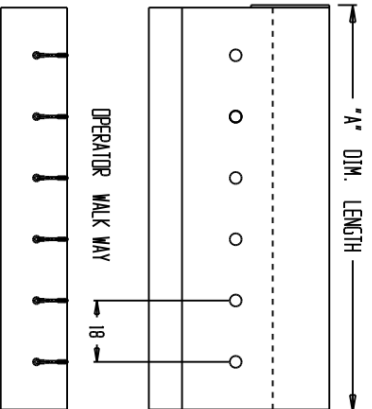

GAME TOP GLO - PARK - LINE-UP - STAND-UP
 DES: B. S. R. TOP GLO REV: B
 DATE: 10-10-2005
 APPROVED SALES DATE: 10-10-2005
 B. S. R. SALES STANDARDS
 Dwg. No. PART TOPGL073 - 01

| POWER REQ'D | GAME SIZE | *4" DIM. LENGTH | *8" DIM. WIDTH | *12" DIM. HEIGHT |
|-------------------|-----------|-----------------|----------------|------------------|
| 220V 110 V | 8 UNIT | 155 1/2 | 56 | 1 0 4 3/4 |
| 20 AMP (2) 15 AMP | 9 UNIT | 173 1/2 | 56 | 1 0 4 3/4 |
| 20 AMP (2) 15 AMP | 10 UNIT | 191 1/2 | 56 | 1 0 4 3/4 |
| 20 AMP (2) 15 AMP | 11 UNIT | 209 1/2 | 56 | 1 0 4 3/4 |
| 20 AMP (2) 15 AMP | 12 UNIT | 227 1/2 | 56 | 1 0 4 3/4 |
| 20 AMP (3) 15 AMP | 13 UNIT | 245 1/2 | 56 | 1 0 4 3/4 |
| 20 AMP (3) 15 AMP | 14 UNIT | 263 1/2 | 56 | 1 0 4 3/4 |

TOP VIEW

GAME TOP GLO - PARK - CENTER
 DES: B. S. R. TOP GLO - CENTER - STANDUP
 DATE: 10-12-2005 REV: J
 APPROVED SALES DATE: 10-12-2005
 B. S. R. SALES STANDARDS
 Dwg. No. PART TOPGL070 - 01

| POWER REQ'D | GAME SIZE | *4" DIM. LENGTH | *8" DIM. WIDTH | *12" DIM. HEIGHT |
|-------------------|-----------|-----------------|----------------|------------------|
| 220V 110 V | 8 UNIT | 89 | 191 1/2 | 114 3/4 |
| 20 AMP (2) 15 AMP | 9 UNIT | 109 | 191 1/2 | 114 3/4 |
| 20 AMP (2) 15 AMP | 10 UNIT | 132 | 191 1/2 | 114 3/4 |
| 20 AMP (2) 15 AMP | 12 UNIT | 155 | 191 1/2 | 114 3/4 |
| 20 AMP (3) 15 AMP | 14 UNIT | 178 | 191 1/2 | 114 3/4 |
| 20 AMP (3) 15 AMP | 16 UNIT | 201 | 191 1/2 | 114 3/4 |