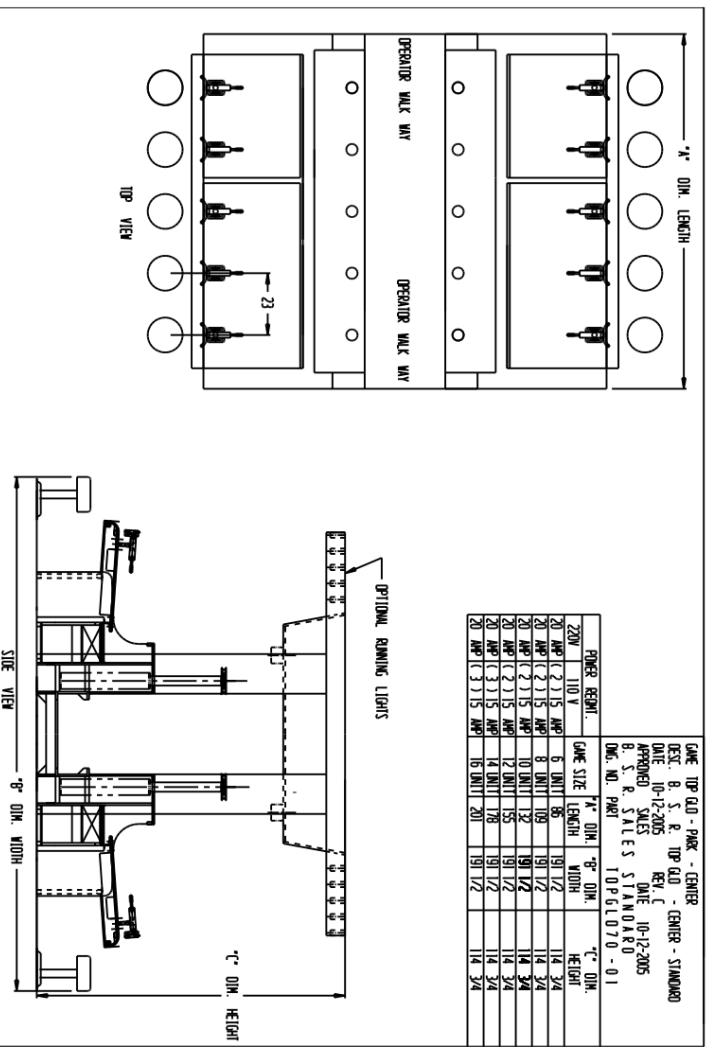

GAME TOP GLO - PARK - LINE-UP - STAND-UP
 DES: B. S. R. TOP GLO REV: B
 DATE: 10-10-2005
 APPROVED SALES DATE: 10-10-2005
 B. S. R. SALES STANDARDS
 Dwg. No. PART TOPGL073 - 01

| POWER REQ'D | GAME SIZE | *4" DIM. LENGTH | *8" DIM. WIDTH | *12" DIM. HEIGHT |
|-------------------|-----------|-----------------|----------------|------------------|
| 220V 110 V | 8 UNIT | 155 1/2 | 56 | 1 0 4 3/4 |
| 20 AMP (2) 15 AMP | 9 UNIT | 173 1/2 | 56 | 1 0 4 3/4 |
| 20 AMP (2) 15 AMP | 10 UNIT | 191 1/2 | 56 | 1 0 4 3/4 |
| 20 AMP (2) 15 AMP | 11 UNIT | 209 1/2 | 56 | 1 0 4 3/4 |
| 20 AMP (2) 15 AMP | 12 UNIT | 227 1/2 | 56 | 1 0 4 3/4 |
| 20 AMP (3) 15 AMP | 13 UNIT | 245 1/2 | 56 | 1 0 4 3/4 |
| 20 AMP (3) 15 AMP | 14 UNIT | 263 1/2 | 56 | 1 0 4 3/4 |

TOP VIEW

GAME TOP GLO - PARK - CENTER
 DES: B. S. R. TOP GLO - CENTER - STANDUP
 DATE: 10-12-2005 REV: J
 APPROVED SALES DATE: 10-12-2005
 B. S. R. SALES STANDARDS
 Dwg. No. PART TOPGL070 - 01

| POWER REQ'D | GAME SIZE | *4" DIM. LENGTH | *8" DIM. WIDTH | *12" DIM. HEIGHT |
|-------------------|-----------|-----------------|----------------|------------------|
| 220V 110 V | 8 UNIT | 89 | 191 1/2 | 114 3/4 |
| 20 AMP (2) 15 AMP | 9 UNIT | 109 | 191 1/2 | 114 3/4 |
| 20 AMP (2) 15 AMP | 10 UNIT | 132 | 191 1/2 | 114 3/4 |
| 20 AMP (2) 15 AMP | 12 UNIT | 155 | 191 1/2 | 114 3/4 |
| 20 AMP (3) 15 AMP | 14 UNIT | 178 | 191 1/2 | 114 3/4 |
| 20 AMP (3) 15 AMP | 16 UNIT | 201 | 191 1/2 | 114 3/4 |