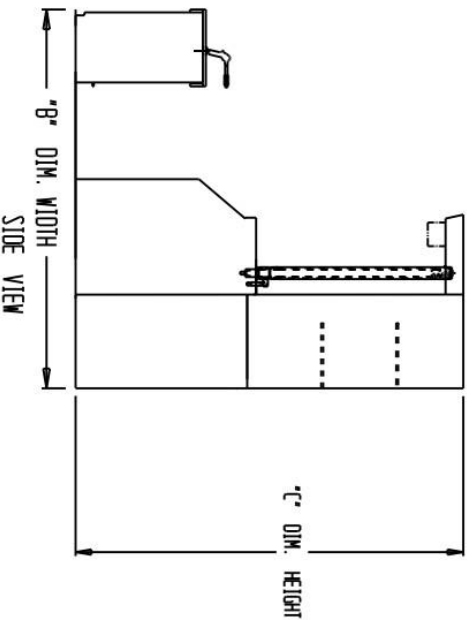

SIDE VIEW

NOTE: BSR Park Model Games are fully customizable with complete choices of colors, themes, toys, player positions, and layout configurations. Show us your location needs and BSR can place a proven moneymaker into your facility!