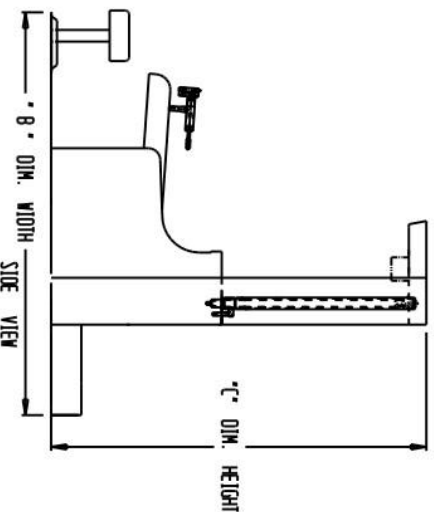

POWER REQ'DT.	GAME SIZE	'A' DIM. LENGTH	'B' DIM. WIDTH	'C' DIM. HEIGHT
220V 110 V	8 UNIT	155 1/2	96	98 1/4
(2) 20 AMP (1) 15 AMP	9 UNIT	173 1/2	96	98 1/4
(2) 20 AMP (1) 15 AMP	10 UNIT	191 1/2	96	98 1/4
(2) 20 AMP (1) 15 AMP	11 UNIT	209 1/2	96	98 1/4
(2) 20 AMP (1) 15 AMP	12 UNIT	227 1/2	96	98 1/4
(2) 20 AMP (2) 15 AMP	13 UNIT	245 1/2	96	98 1/4
(2) 20 AMP (2) 15 AMP	14 UNIT	263 1/2	96	98 1/4
(2) 20 AMP (2) 15 AMP	15 UNIT	281 1/2	96	98 1/4
(2) 20 AMP (2) 15 AMP	16 UNIT	299 1/2	96	98 1/4

GAME RISING WATER - PARK - LINE-UP - STAND-UP
DESC. B. S. R. RISING WATER - LINE-UP - BASE MODEL
DATE 10-11-2005 REV. B DATE 10-11-2005
APPROVED SALES DATE 10-11-2005
B. S. R. SALES STANDARD
Dwg. NO. PART R15WIM86-01

NOTE: BSR Park Model Games are fully customizable with complete choices of colors, themes, toys, player positions, and layout configurations. Show us your location needs and BSR can place a proven moneymaker into your facility!

POWER REQ'DT.	GAME SIZE	'A' DIM. LENGTH	'B' DIM. WIDTH	'C' DIM. HEIGHT
220V 110 V	8 UNIT	201	103 1/2	96 1/4
(2) 20 AMP (1) 15 AMP	9 UNIT	224	103 1/2	96 1/4
(2) 20 AMP (1) 15 AMP	10 UNIT	247	103 1/2	96 1/4
(2) 20 AMP (1) 15 AMP	11 UNIT	270	103 1/2	96 1/4
(2) 20 AMP (1) 15 AMP	12 UNIT	293	103 1/2	96 1/4
(2) 20 AMP (2) 15 AMP	13 UNIT	316	103 1/2	96 1/4
(2) 20 AMP (2) 15 AMP	14 UNIT	339	103 1/2	96 1/4

GAME RISING WATER - PARK - LINE-UP - SIT DOWN
DESC. B. S. R. RISING WATER - LINE-UP - BASE MODEL
DATE 10-12-2005 REV. B DATE 10-12-2005
APPROVED SALES DATE 10-12-2005
B. S. R. SALES STANDARD
Dwg. NO. PART R15WIM87-01

SIDE VIEW