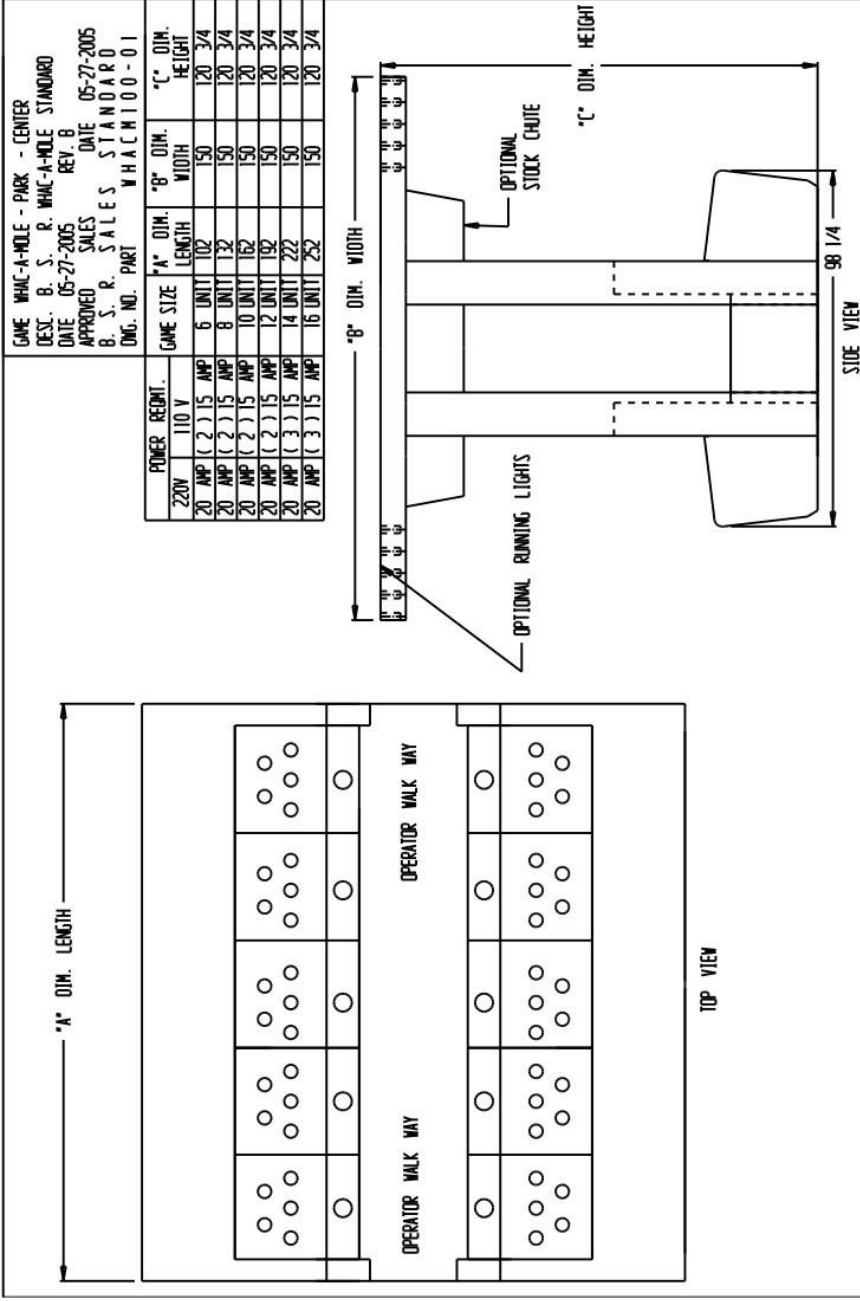

Additional Game Features:

- Complete game Accounting System.
- The park model Whac-A-Mole game can be built into many different configurations: Line-up (as pictured), L-Shaped, Octagonal, U-Shaped, or Two-Sided Center.