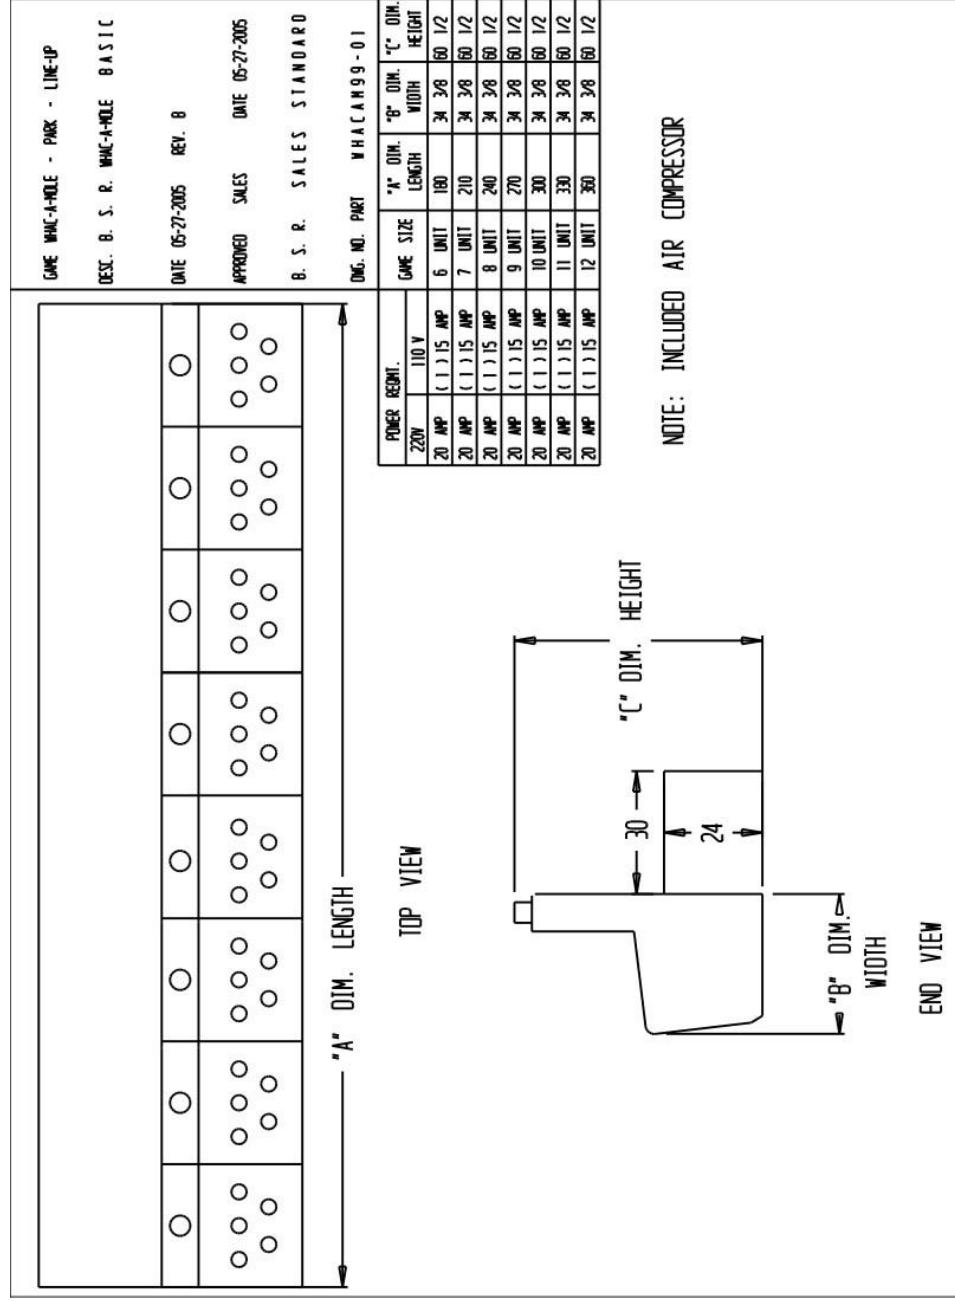

Additional Game Features:

- Complete game Accounting System.
- The park model Whac-A-Mole game can be built into many different configurations: Line-up (as pictured), L-Shaped, Octagonal, U-Shaped, or Two-Sided Center.