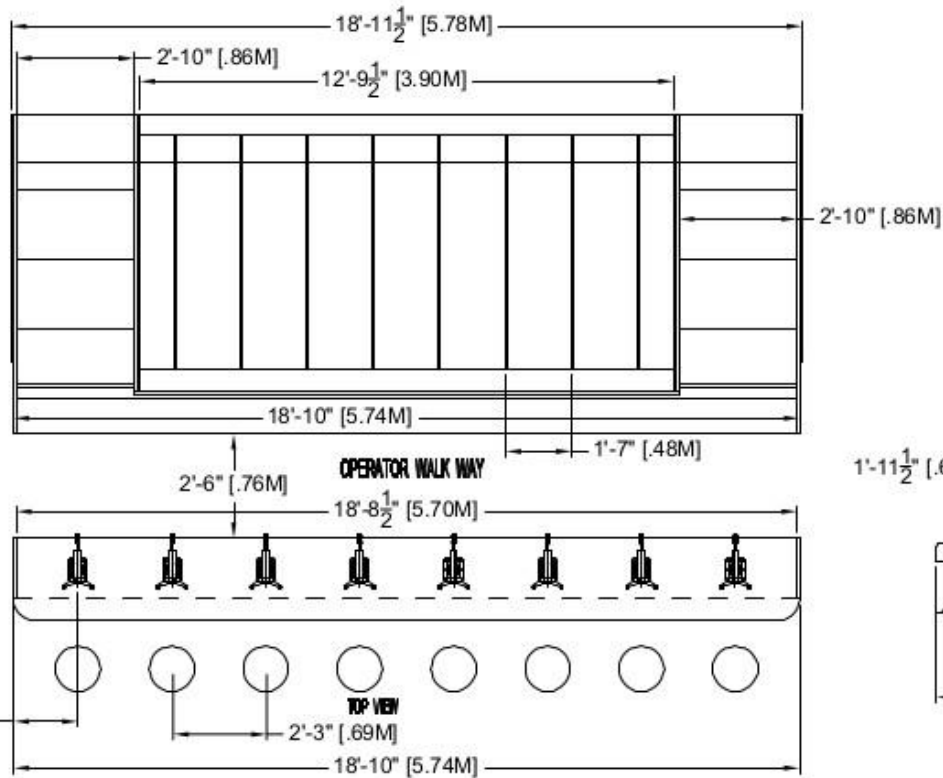

NOTE: BSR Park Model Games are fully customizable with complete choices of colors, themes, toys, player positions, and layout configurations. Show us your location needs and BSR can place a proven moneymaker into your facility!

UNLESS OTHERWISE SPECIFIED DIMENSIONS ARE IN INCHES INTERPRET DIMENSIONS AND TOLERANCES PER ASME Y14.5M-1994		<< BOB'S SPACE RACERS >>	
PROPRIETARY AND CONFIDENTIAL THE INFORMATION CONTAINED ON THIS DRAWING IS THE SOLE PROPERTY OF BOB'S SPACE RACERS ANY REPRODUCTION OR DISTRIBUTION TO 3RD PARTIES IN PART OR AS A WHOLE WITHOUT THE WRITTEN PERMISSION OF BOB'S SPACE RACERS IS PROHIBITED. VENDORS USING THE VENDOR ACCEPTANCE FIELD AGREE TO THESE TERMS AND CONDITIONS.		RAMP WATER 8 UNIT - TUBE DASH SPLASH	
DATE	BY	REV	DATE
		BSK	
		1-18-16	
SHEET 1 OF 1		DO NOT SCALE DRAWING	
		TOLERANCES - UNLESS OTHERWISE NOTED