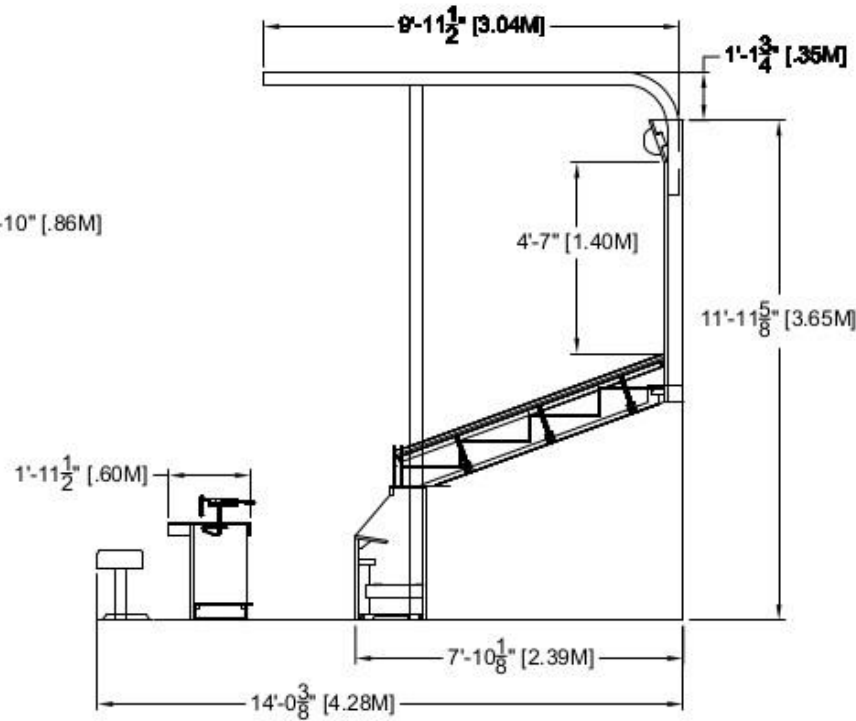

NOTE: BSR Park Model Games are fully customizable with complete choices of colors, themes, toys, player positions, and layout configurations. Show us your location needs and BSR can place a proven moneymaker into your facility!

UNLESS OTHERWISE SPECIFIED DIMENSIONS ARE IN INCHES INTERPRET DIMENSIONS AND TOLERANCES PER ASME Y14.5M-1994		<< BOB'S SPACE RACERS >>	
PROPRIETARY AND CONFIDENTIAL THE INFORMATION CONTAINED ON THIS DRAWING IS THE SOLE PROPERTY OF BOB'S SPACE RACERS ANY REPRODUCTION OR DISTRIBUTION TO 3RD PARTIES IN PART OR AS A WHOLE WITHOUT THE WRITTEN PERMISSION OF BOB'S SPACE RACERS IS PROHIBITED. VENDORS USING THE VENDOR ACCEPTANCE FIELD AGREE TO THESE TERMS AND CONDITIONS.		RAMP WATER 8 UNIT - TUBE DASH SPLASH	
DATE	BY	REV	DATE
		BSK	
		1-18-16	
SHEET 1 OF 1		DO NOT SCALE DRAWING	
		TOLERANCES - UNLESS OTHERWISE NOTED