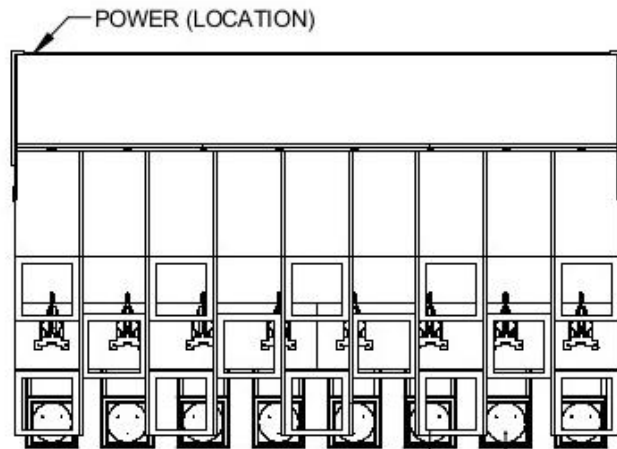

# OF UNITS	"A" DIM. LENGTH	STANDARD POWER REQMT.	EXPORT POWER REQMT.
4 UNIT	89 1/2" [2.27 M]	(1) 110V - 15 AMP (1) 220V - 20 AMP	(1) 110V - 15 AMP (1) 220V - 20 AMP
5 UNIT	111 1/2" [2.83 M]	(1) 110V - 15 AMP (1) 220V - 20 AMP	(1) 110V - 15 AMP (1) 220V - 20 AMP
6 UNIT	133 1/2" [3.39 M]	(1) 110V - 15 AMP (1) 220V - 20 AMP	(1) 110V - 15 AMP (1) 220V - 20 AMP
7 UNIT	155 1/2" [3.95 M]	(1) 110V - 15 AMP (1) 220V - 20 AMP	(1) 110V - 15 AMP (1) 220V - 20 AMP
8 UNIT	177 1/2" [4.5 M]	(1) 110V - 15 AMP (1) 220V - 20 AMP	(1) 110V - 15 AMP (1) 220V - 20 AMP
9 UNIT	199 1/2" [5.07 M]	(1) 110V - 15 AMP (1) 220V - 20 AMP	(1) 110V - 15 AMP (1) 220V - 20 AMP
10 UNIT	221 1/2" [5.63 M]	(1) 110V - 15 AMP (1) 220V - 20 AMP	(1) 110V - 15 AMP (1) 220V - 20 AMP

NOTES:

1 - [ xxx ] DIMENSIONS ARE IN METERS.

UNLESS OTHERWISE SPECIFIED DIMENSIONS ARE IN INCHES INTERPRET DIMENSIONS AND TOLERANCES PER ASME Y 14.5M-1994				<b>&lt;&lt; BOB'S SPACE RACERS &gt;&gt;</b>			
<b>PROPRIETARY AND CONFIDENTIAL</b> THE INFORMATION CONTAINED IN THIS DRAWING IS THE SOLE PROPERTY OF BOB'S SPACE RACERS. ANY REPRODUCTION OR DISTRIBUTION TO 3RD PARTIES IN PART OR AS A WHOLE WITHOUT THE WRITTEN PERMISSION OF BOB'S SPACE RACERS IS PROHIBITED. VENDORS SIGNING THE VENDOR ACCEPTANCE FIELD AGREE TO THESE TERMS AND CONDITIONS.				PART NAME			
				<b>PIXEL PUNCH 8 UNIT SIT DOWN</b>			
REVISED BY	DATE	DESCRIPTION	REVISED BY	DATE	DESCRIPTION	REVISED BY	DATE
*		DML	*		*		
		11-16-15					
<b>SHEET 2 OF 2</b>				DO NOT SCALE DRAWING		TOLERANCE: +/- UNLESS OTHERWISE NOTED	