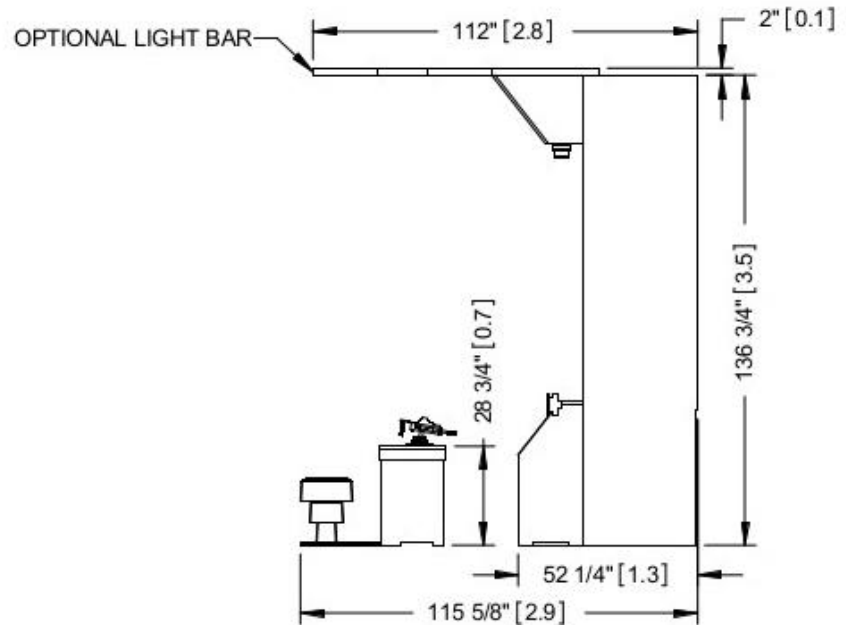

# OF UNITS	"A" DIM. LENGTH	STANDARD POWER REQMT.	EXPORT POWER REQMT.
4 UNIT	89 1/2" [2.27 M]	(1) 110V - 15 AMP (1) 220V - 20 AMP	(1) 110V - 15 AMP (1) 220V - 20 AMP
5 UNIT	111 1/2" [2.83 M]	(1) 110V - 15 AMP (1) 220V - 20 AMP	(1) 110V - 15 AMP (1) 220V - 20 AMP
6 UNIT	133 1/2" [3.39 M]	(1) 110V - 15 AMP (1) 220V - 20 AMP	(1) 110V - 15 AMP (1) 220V - 20 AMP
7 UNIT	155 1/2" [3.95 M]	(1) 110V - 15 AMP (1) 220V - 20 AMP	(1) 110V - 15 AMP (1) 220V - 20 AMP
8 UNIT	177 1/2" [4.5 M]	(1) 110V - 15 AMP (1) 220V - 20 AMP	(1) 110V - 15 AMP (1) 220V - 20 AMP
9 UNIT	199 1/2" [5.07 M]	(1) 110V - 15 AMP (1) 220V - 20 AMP	(1) 110V - 15 AMP (1) 220V - 20 AMP
10 UNIT	221 1/2" [5.63 M]	(1) 110V - 15 AMP (1) 220V - 20 AMP	(1) 110V - 15 AMP (1) 220V - 20 AMP

NOTES:

1 - [ xxx ] DIMENSIONS ARE IN METERS.

UNLESS OTHERWISE SPECIFIED DIMENSIONS ARE IN INCHES INTERPRET DIMENSIONS AND TOLERANCES PER ASME Y 14.5M-1994				<b>&lt;&lt; BOB'S SPACE RACERS &gt;&gt;</b>			
<b>PROPRIETARY AND CONFIDENTIAL</b> THE INFORMATION CONTAINED IN THIS DRAWING IS THE SOLE PROPERTY OF BOB'S SPACE RACERS. ANY REPRODUCTION OR DISTRIBUTION TO 3RD PARTIES IN PART OR AS A WHOLE WITHOUT THE WRITTEN PERMISSION OF BOB'S SPACE RACERS IS PROHIBITED. VENDORS SIGNING THE VENDOR ACCEPTANCE FIELD AGREE TO THESE TERMS AND CONDITIONS.				PART NAME			
				<b>PIXEL PUNCH 8 UNIT SIT DOWN</b>			
REVISED BY	DATE	DESCRIPTION	REVISED BY	DATE	DESCRIPTION	REVISED BY	DATE
*		DML	*		*		
		11-16-15					
<b>SHEET 2 OF 2</b>				DO NOT SCALE DRAWING		TOLERANCE: +/- UNLESS OTHERWISE NOTED	