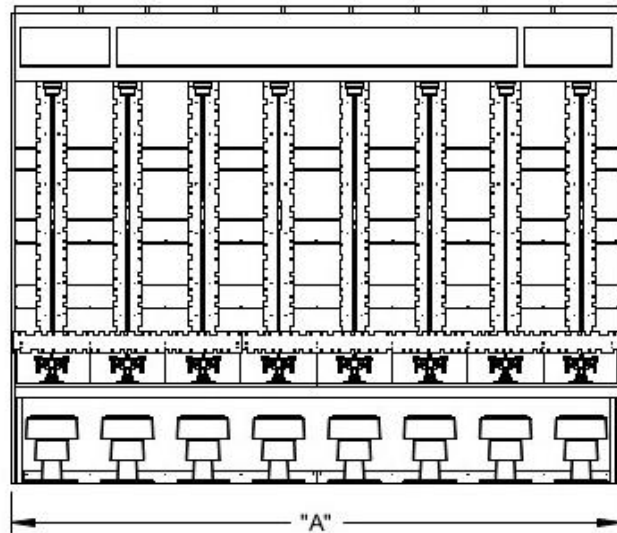

# OF UNITS	"A" DIM. LENGTH	STANDARD POWER REQMT.	EXPORT POWER REQMT.
4 UNIT	89 1/2" [2.27 M]	(1) 110V - 15 AMP (1) 220V - 20 AMP	(1) 110V - 15 AMP (1) 220V - 20 AMP
5 UNIT	111 1/2" [2.83 M]	(1) 110V - 15 AMP (1) 220V - 20 AMP	(1) 110V - 15 AMP (1) 220V - 20 AMP
6 UNIT	133 1/2" [3.39 M]	(1) 110V - 15 AMP (1) 220V - 20 AMP	(1) 110V - 15 AMP (1) 220V - 20 AMP
7 UNIT	155 1/2" [3.95 M]	(1) 110V - 15 AMP (1) 220V - 20 AMP	(1) 110V - 15 AMP (1) 220V - 20 AMP
8 UNIT	177 1/2" [4.5 M]	(1) 110V - 15 AMP (1) 220V - 20 AMP	(1) 110V - 15 AMP (1) 220V - 20 AMP
9 UNIT	199 1/2" [5.07 M]	(1) 110V - 15 AMP (1) 220V - 20 AMP	(1) 110V - 15 AMP (1) 220V - 20 AMP
10 UNIT	221 1/2" [5.63 M]	(1) 110V - 15 AMP (1) 220V - 20 AMP	(1) 110V - 15 AMP (1) 220V - 20 AMP

NOTES:

1 - [ xxx ] DIMENSIONS ARE IN METERS.

UNLESS OTHERWISE SPECIFIED DIMENSIONS ARE IN INCHES INTERPRET DIMENSIONS AND TOLERANCES PER ASME Y 14.5M-1994				<b>&lt;&lt; BOB'S SPACE RACERS &gt;&gt;</b>			
<b>PROPRIETARY AND CONFIDENTIAL</b> THE INFORMATION CONTAINED IN THIS DRAWING IS THE SOLE PROPERTY OF BOB'S SPACE RACERS. ANY REPRODUCTION OR DISTRIBUTION TO 3RD PARTIES IN PART OR AS A WHOLE WITHOUT THE WRITTEN PERMISSION OF BOB'S SPACE RACERS IS PROHIBITED. VENDORS SIGNING THE VENDOR ACCEPTANCE FIELD AGREE TO THESE TERMS AND CONDITIONS.				PART NAME			
				<b>PIXEL PUNCH 8 UNIT SIT DOWN</b>			
REVISED BY	DATE	DESCRIPTION	REVISED BY	DATE	DESCRIPTION	REVISED BY	DATE
*		DML	*		*		
		11-16-15					
<b>SHEET 2 OF 2</b>				DO NOT SCALE DRAWING		TOLERANCE: +/- UNLESS OTHERWISE NOTED	