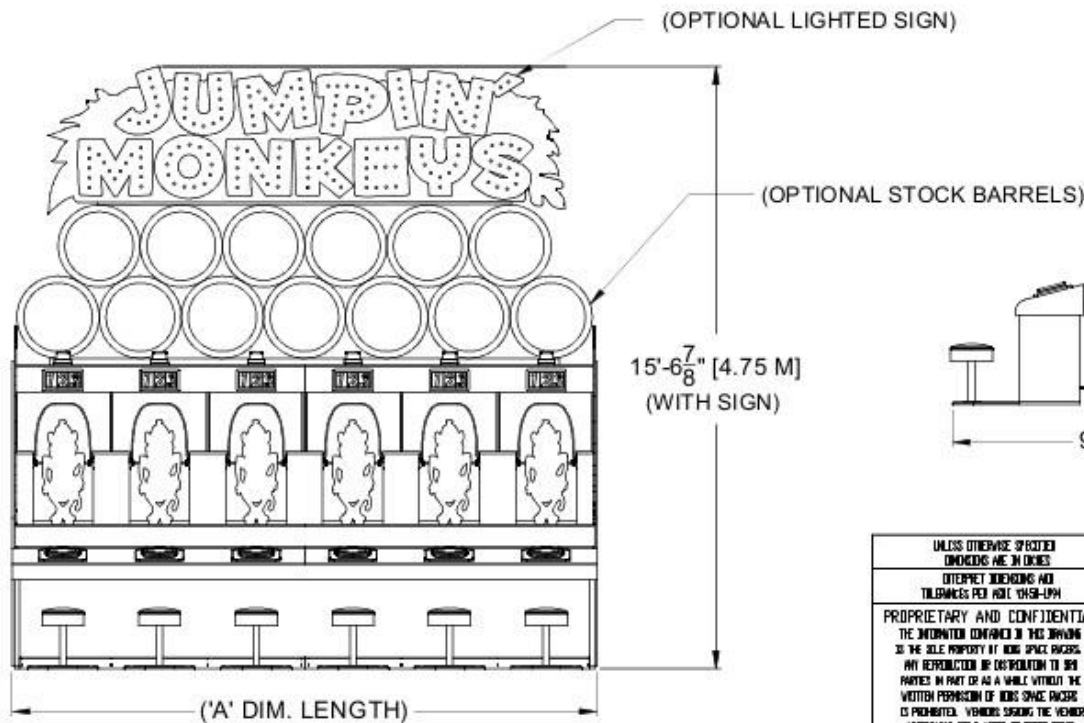

| STANDARD POWER REQMT. W/SIGN | EXPORT POWER REQMT. W/SIGN | GAME SIZE | 'A' DIM. LENGTH |
|------------------------------|----------------------------|-----------|--------------------|
| (1) 110V - 10 AMP | (1) 220V - 5 AMP | 4 UNIT | 121 1/2" 3.09 M |
| (1) 110V - 10 AMP | (1) 220V - 5 AMP | 5 UNIT | 151 1/2" 3.85 M |
| (1) 110V - 10 AMP | (1) 220V - 5 AMP | 6 UNIT | 181 1/2" 4.61 M |
| (1) 110V - 10 AMP | (1) 220V - 5 AMP | 7 UNIT | 211 1/2" 5.37 M |
| (1) 110V - 10 AMP | (1) 220V - 5 AMP | 8 UNIT | 241 1/2" 6.13 M |
| (2) 110V - 10 AMP | (2) 220V - 5 AMP | 9 UNIT | 271 1/2" 6.90 M |
| (2) 110V - 10 AMP | (2) 220V - 5 AMP | 10 UNIT | 301 1/2" 7.66 M |

| | | |
|--|--|-------------------------------------|
| UNLESS OTHERWISE SPECIFIED DIMENSIONS ARE IN INCHES INTERPRET DIMENSIONS AND TOLERANCES PER ANSI Y14.5M-1994 | << BOB'S SPACE RACERS >> | |
| PROPRIETARY AND CONFIDENTIAL. THE INFORMATION CONTAINED IN THIS DRAWING IS THE SOLE PROPERTY OF BOB'S SPACE RACERS. ANY REPRODUCTION OR DISTRIBUTION TO ANY PARTY, IN PART OR AS A WHOLE, WITHOUT THE WRITTEN PERMISSION OF BOB'S SPACE RACERS IS PROHIBITED. VENDORS SHALL AGREE TO THESE TERMS AND CONDITIONS. | JUMPIN' MONKEYS GROUP - B.S.R SALES STANDARD | |
| | DML | |
| | 11-11-14 | |
| SHEET 2 OF 2 | NO DIFFERENTIAL DIMENSIONS | TOLERANCES - SEE DIMENSIONING NOTES |