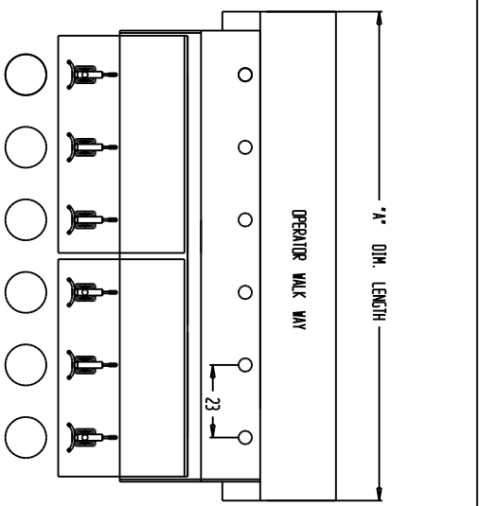

SIDE VIEW

TP VIEW

Line Up
Sit Down
Model

NOTE: BSR Park Model Games are fully customizable with complete choices of colors, themes, toys, player positions, and layout configurations. Show us your location needs and BSR can place a proven moneymaker into your facility!