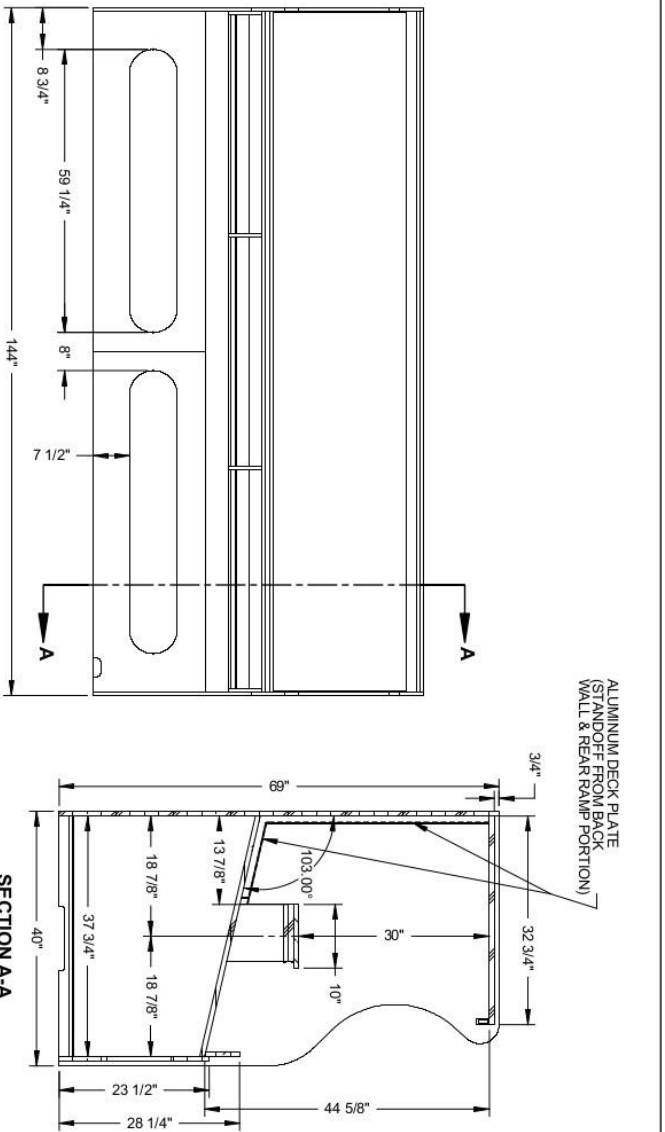

# CAN SMASH

UNLESS OTHERWISE SPECIFIED DIMENSIONS ARE IN INCHES TOLERANCES PER ASME Y14.5M 2018		<b>&lt;&lt; BOB'S SPACE RACERS &gt;&gt;</b>	
DRAWING IS THE PROPERTY OF THE DRAWING COMPANY AND IS NOT TO BE REPRODUCED OR TRANSMITTED IN ANY FORM OR BY ANY MEANS, ELECTRONIC OR MECHANICAL, INCLUDING PHOTOCOPYING, RECORDING, OR BY ANY INFORMATION STORAGE AND RETRIEVAL SYSTEM, WITHOUT THE WRITTEN PERMISSION OF THE DRAWING COMPANY. UNLESS OTHERWISE NOTED, ALL DIMENSIONS ARE TO FACE UNLESS SPECIFIED OTHERWISE.		<b>CAN SMASH GAME CABINET 12'</b>	
DATE	REV	BY	CHK
	*	BSK	PRKNOK01
	*	4-6-16	*
<b>SHEET 1 OF 2</b>		DO NOT SCALE DRAWING   TOLERANCE: .4" UNLESS OTHERWISE NOTED	

UNLESS OTHERWISE SPECIFIED DIMENSIONS ARE IN INCHES TOLERANCES PER ASME Y14.5M 2018		<b>&lt;&lt; BOB'S SPACE RACERS &gt;&gt;</b>	
DRAWING IS THE PROPERTY OF THE DRAWING COMPANY AND IS NOT TO BE REPRODUCED OR TRANSMITTED IN ANY FORM OR BY ANY MEANS, ELECTRONIC OR MECHANICAL, INCLUDING PHOTOCOPYING, RECORDING, OR BY ANY INFORMATION STORAGE AND RETRIEVAL SYSTEM, WITHOUT THE WRITTEN PERMISSION OF THE DRAWING COMPANY. UNLESS OTHERWISE NOTED, ALL DIMENSIONS ARE TO FACE UNLESS SPECIFIED OTHERWISE.		<b>CAN SMASH GAME CABINET 12'</b>	
DATE	REV	BY	CHK
	*	BSK	PRKNOK01
	*	4-6-16	*
<b>SHEET 2 OF 2</b>		DO NOT SCALE DRAWING   TOLERANCE: .4" UNLESS OTHERWISE NOTED	