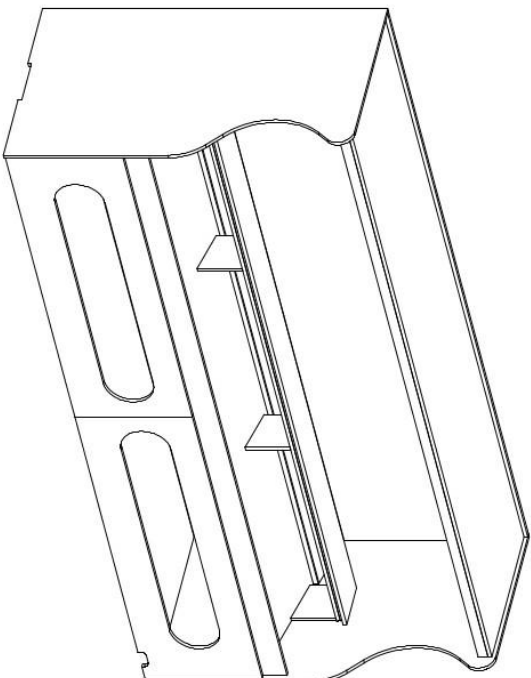

# CAN SMASH

UNLESS OTHERWISE SPECIFIED DIMENSIONS ARE IN INCHES TOLERANCES PER ASME Y14.5M 2018		<b>&lt;&lt; BOB'S SPACE RACERS &gt;&gt;</b>	
DRAWING IS THE PROPERTY OF THE DRAWING COMPANY AND IS NOT TO BE REPRODUCED OR TRANSMITTED IN ANY FORM OR BY ANY MEANS, ELECTRONIC OR MECHANICAL, INCLUDING PHOTOCOPYING, RECORDING, OR BY ANY INFORMATION STORAGE AND RETRIEVAL SYSTEM, WITHOUT THE WRITTEN PERMISSION OF THE DRAWING COMPANY. UNLESS OTHERWISE NOTED, ALL DIMENSIONS ARE TO FACE UNLESS SPECIFIED OTHERWISE.		<b>CAN SMASH GAME CABINET 12'</b>	
DATE	REV	BY	CHK
	*	BSK	PRKNOK01
	*	4-6-16	*
<b>SHEET 1 OF 2</b>		DO NOT SCALE DRAWING   TOLERANCE: .4" UNLESS OTHERWISE NOTED	