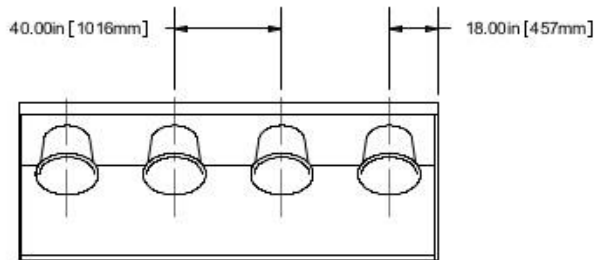

- **Counters**
- **Custom signage and theming available.**
- **Many sizes and configurations available.**

TOP VIEW

BSR TUB TOSS

SECTION A

FRONT VIEW

SECTION A

SIZE	A
3 UNIT	108in (2743mm)
4 UNIT	156in (3962mm)
5 UNIT	192in (4877mm)

STANDARD EQUIPMENT		OPTIONAL EQUIPMENT	
BSR "EASY PLAY" TYPE CUSTOM FIXTURE		BSR FRONT COUNTER ASSY (18" WIDE X 24" HIGH)	
CARPETED BALL RETURN AREA		BALL HOLDER RACK, COUNTER, LARGE SIZE (12" X 12")	
BSR PLASTIC CNC EASY TUB MOUNT SYSTEM		NEON "TUB TOSS" SIGN	
BSR SPECIFIED PLASTIC TUBS		LIGHTED OVAL SIGN	
DIMPLE BALLS, SOFTBALL SIZE, YELLOW (6 PER UNIT)			
UNLESS OTHERWISE SPECIFIED DIMENSIONS ARE IN INCHES		<< BOB'S SPACE RACERS >>	
INTERPRET DIMENSIONS AND TOLERANCES PER ASME Y14.5-2009		PART NAME TUB TOSS	
PROPRIETARY AND CONFIDENTIAL THE INFORMATION CONTAINED IN THIS DRAWING IS THE SOLE PROPERTY OF BOB'S SPACE RACERS. ANY REPRODUCTION OR DISTRIBUTION TO 3RD PARTY IS IN VIOLATION OF BOB'S SPACE RACERS COPYRIGHT POLICY AND IS PROHIBITED.		ENGINEERING APPROVAL	VENDOR ACCEPTANCE
DATE	DATE	DATE	PART NO.
		13 OCT 11	BUSHEL6-03
SHEET 1 OF 1		REVISION DATE	REVISOR
DO NOT SCALE DRAWING		20 MAR 11	B
		TOLERANCE: ± 1/2" UNLESS OTHERWISE NOTED	