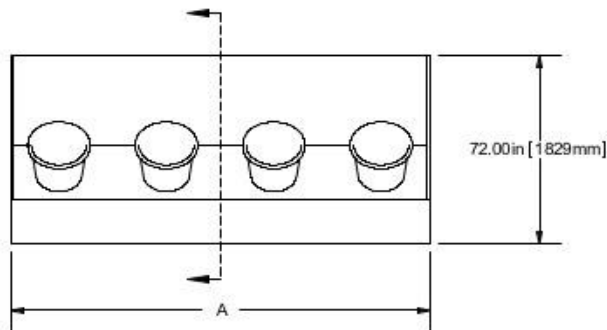

- **Counters**
- **Custom signage and theming available.**
- **Many sizes and configurations available.**

TOP VIEW

BSR TUB TOSS

SECTION A

FRONT VIEW

SECTION A

SIZE	A
3 UNIT	108in (2743mm)
4 UNIT	156in (3962mm)
5 UNIT	192in (4877mm)

STANDARD EQUIPMENT		OPTIONAL EQUIPMENT	
BSR "EASY PLAY" TYPE CUSTOM FIXTURE		BSR FRONT COUNTER ASSY (18" WIDE X 24" HIGH)	
CARPETED BALL RETURN AREA		BALL HOLDER RACK, COUNTER, LARGE SIZE (12" X 12")	
BSR PLASTIC CNC EASY TUB MOUNT SYSTEM		NEON "TUB TOSS" SIGN	
BSR SPECIFIED PLASTIC TUBS		LIGHTED OVAL SIGN	
DIMPLE BALLS, SOFTBALL SIZE, YELLOW (6 PER UNIT)			
UNLESS OTHERWISE SPECIFIED DIMENSIONS ARE IN INCHES		<< BOB'S SPACE RACERS >>	
INTERPRET DIMENSIONS AND TOLERANCES PER ASME Y14.5-2009		PART NAME TUB TOSS	
PROPRIETARY AND CONFIDENTIAL THE INFORMATION CONTAINED IN THIS DRAWING IS THE SOLE PROPERTY OF BOB'S SPACE RACERS. ANY REPRODUCTION OR DISTRIBUTION TO 3RD PARTY IS IN VIOLATION OF BOB'S SPACE RACERS COPYRIGHT POLICY AND IS PROHIBITED.		ENGINEERING APPROVAL	VENDOR ACCEPTANCE
DATE	DATE	DATE	PART NO.
		13 OCT 11	BUSHEL6-03
SHEET 1 OF 1		REVISION DATE	REVISOR
DO NOT SCALE DRAWING		20 MAR 11	B
		TOLERANCE: ± 1/2" UNLESS OTHERWISE NOTED	