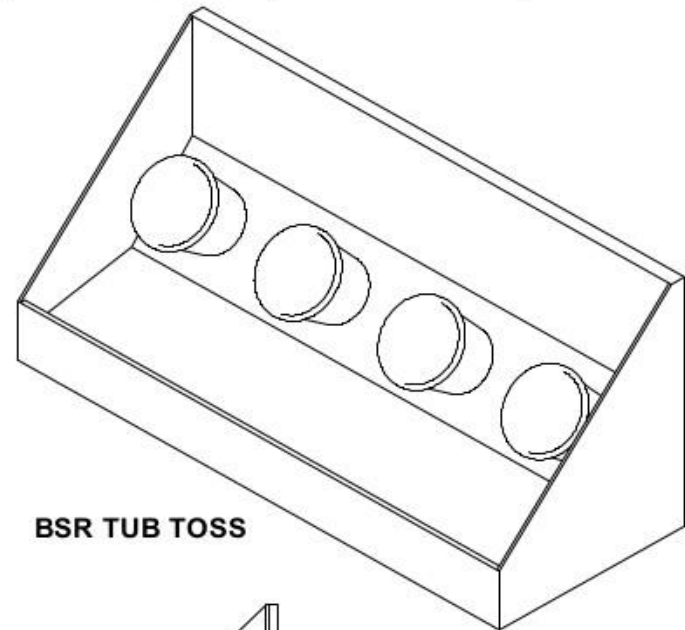

PARK MODEL

TUB TOSS

Tub Toss is a classic midway game that guests are familiar with around the world. Tub Toss is a proven revenue producing game that would be perfect for nearly any location!

Available Options:

- **Counters**
- **Custom signage and theming available.**
- **Many sizes and configurations available.**

TOP VIEW

BSR TUB TOSS

SECTION A

FRONT VIEW

SECTION A

SIZE	A
3 UNIT	108in (2743mm)
4 UNIT	156in (3962mm)
5 UNIT	192in (4877mm)

STANDARD EQUIPMENT		OPTIONAL EQUIPMENT	
BSR "EASY PLAY" TYPE CUSTOM FIXTURE		BSR FRONT COUNTER ASSY (18" WIDE X 24" HIGH)	
CARPETED BALL RETURN AREA		BALL HOLDER RACK, COUNTER, LARGE SIZE (12" X 12")	
BSR PLASTIC CNC EASY TUB MOUNT SYSTEM		NEON "TUB TOSS" SIGN	
BSR SPECIFIED PLASTIC TUBS		LIGHTED OVAL SIGN	
DIMPLE BALLS, SOFTBALL SIZE, YELLOW (6 PER UNIT)			
UNLESS OTHERWISE SPECIFIED DIMENSIONS ARE IN INCHES		<< BOB'S SPACE RACERS >>	
INTERPRET DIMENSIONS AND TOLERANCES PER ASME Y14.5-2009		PART NAME TUB TOSS	
PROPRIETARY AND CONFIDENTIAL THE INFORMATION CONTAINED IN THIS DRAWING IS THE SOLE PROPERTY OF BOB'S SPACE RACERS. ANY REPRODUCTION OR DISTRIBUTION TO 3RD PARTY IS IN VIOLATION OF BOB'S SPACE RACERS COPYRIGHT POLICY AND IS PROHIBITED.		ENGINEERING APPROVAL	VENDOR ACCEPTANCE
DATE	DATE	DATE	PART NO.
		13 OCT 11	BUSHEL6-03
SHEET 1 OF 1		REVISION DATE	REVISOR
DO NOT SCALE DRAWING		20 MAR 11	B
		TOLERANCE: ± 1/2" UNLESS OTHERWISE NOTED	