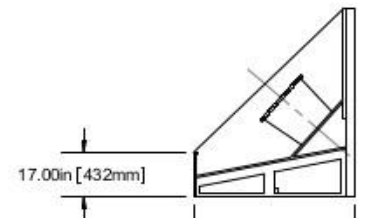

- **Counters**
- **Custom signage and theming available.**
- **Many sizes and configurations available.**

TOP VIEW

BSR TUB TOSS

SECTION A

FRONT VIEW

SECTION A

SIZE	A
3 UNIT	108in (2743mm)
4 UNIT	156in (3962mm)
5 UNIT	192in (4877mm)

STANDARD EQUIPMENT		OPTIONAL EQUIPMENT	
BSR "EASY PLAY" TYPE CUSTOM FIXTURE		BSR FRONT COUNTER ASSY (18" WIDE X 24" HIGH)	
CARPETED BALL RETURN AREA		BALL HOLDER RACK, COUNTER, LARGE SIZE (12" X 12")	
BSR PLASTIC CNC EASY TUB MOUNT SYSTEM		NEON "TUB TOSS" SIGN	
BSR SPECIFIED PLASTIC TUBS		LIGHTED OVAL SIGN	
DIMPLE BALLS, SOFTBALL SIZE, YELLOW (6 PER UNIT)			
UNLESS OTHERWISE SPECIFIED DIMENSIONS ARE IN INCHES		<< BOB'S SPACE RACERS >>	
INTERPRET DIMENSIONS AND TOLERANCES PER ASME Y14.5-2009		PART NAME TUB TOSS	
PROPRIETARY AND CONFIDENTIAL THE INFORMATION CONTAINED IN THIS DRAWING IS THE SOLE PROPERTY OF BOB'S SPACE RACERS. ANY REPRODUCTION OR DISTRIBUTION TO 3RD PARTY IS IN VIOLATION OF BOB'S SPACE RACERS COPYRIGHT POLICY AND IS PROHIBITED.		ENGINEERING APPROVAL	VENDOR ACCEPTANCE
DATE	DATE	DATE	PART NO.
		13 OCT 11	BUSHEL6-03
SHEET 1 OF 1		REVISION DATE	REVISOR
DO NOT SCALE DRAWING		20 MAR 11	B
		TOLERANCE: ± 1/2" UNLESS OTHERWISE NOTED	