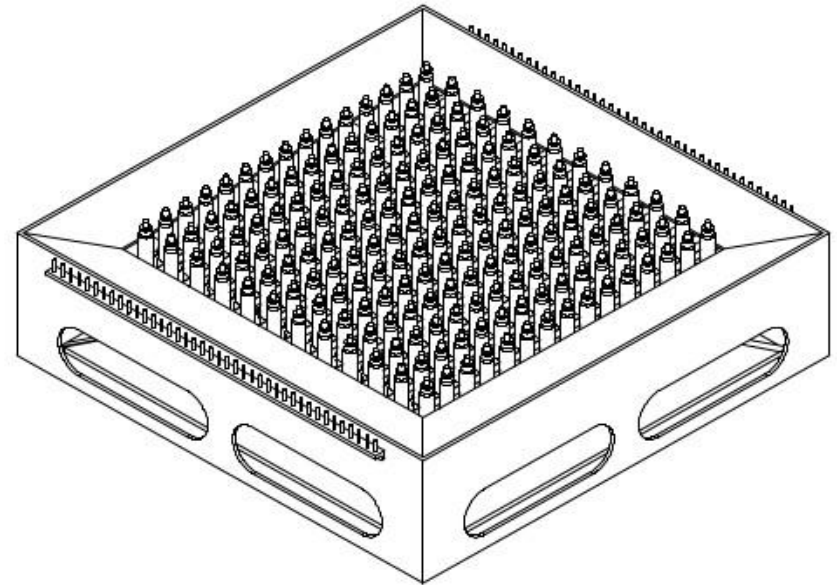

PARK MODEL

RING TOSS

Ring a bottle, win a Prize! This classic midway game is known by millions worldwide. Ring Toss is a proven revenue producing game that would be perfect for nearly any location!

Available Options:

- Counters
- Custom signage and theming available.
- Add multiple units together for a larger game presence.

Additional Game Features:

- BSR "EASY PLAY" type custom game fixture.

NOMINAL SIZE	"A" DIM	"B" DIM	"C" DIM	"D" DIM	BOTTLES
6' X 6'	67.81in (1722mm)	74.38in (1889mm)	43.81in (1113mm)	50.38in (1280mm)	54
7' X 7'	80.25in (2038mm)	84.13in (2137mm)	56.25in (1429mm)	60.13in (1527mm)	88
8' X 8'	92.69in (2354mm)	93.88in (2384mm)	68.69in (1745mm)	69.88in (1775mm)	130
9' X 9'	105.13in (2670mm)	103.63in (2632mm)	81.13in (2061mm)	79.63in (2022mm)	180

STANDARD EQUIPMENT	6 EXTRA BOTTLES PER 25 SQFT
BSR "EASY PLAY" TYPE CUSTOM FIXTURE	RING PEG HOLDER FOR FIXTURE SLIDES (PLAYER SIDES ONLY)
RING RETURN RAMP AND RING ACCESS AREA	OPTIONAL EQUIPMENT (NOT SHOWN)
BSR CNC ALUMINUM BOTTLE / RING SHIELD RACKS	BSR FRONT COUNTER ASSY
64 oz. RING TOSS BOTTLES - 1 PER SLOT	NEON "RING TOSS" SIGN
1000 HEAVY DUTY RINGS, 1 3/4" SIZE PER 25 SQFT	LIGHTED OVAL SIGN
VINYL COVERED RAMP STYLE FIXTURE SLIDES	BSR OVERHEAD "FLAT RACK"