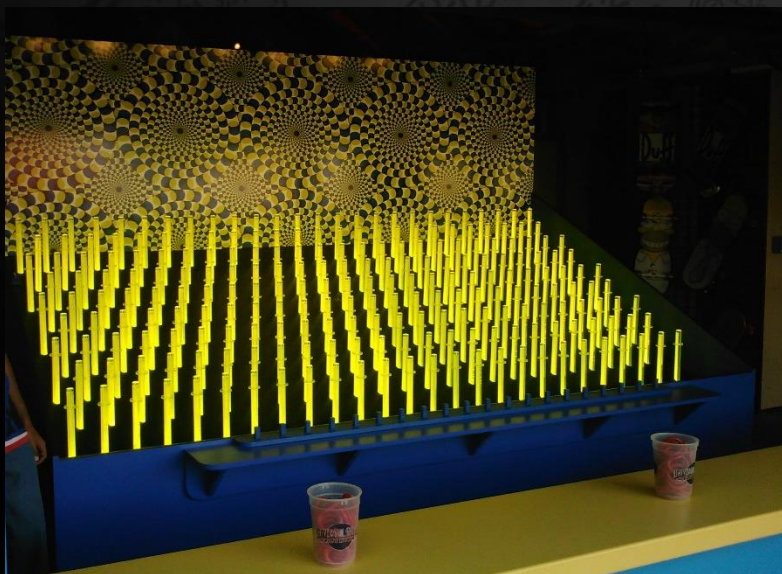

PARK MODEL

RING TOSS

Ring a bottle, win a Prize! This classic midway game is known by millions worldwide. Ring Toss is a proven revenue producing game that would be perfect for nearly any location!

Available Options:

- Counters
- Custom signage and theming available.
- Add multiple units together for a larger game presence.

Additional Game Features:

- BSR "EASY PLAY" type custom game fixture.

NOMINAL SIZE	"A" DIM	"B" DIM	"C" DIM	"D" DIM	BOTTLES
6' X 6'	67.81in (1722mm)	74.38in (1889mm)	43.81in (1113mm)	50.38in (1280mm)	54
7' X 7'	80.25in (2038mm)	84.13in (2137mm)	56.25in (1429mm)	60.13in (1527mm)	88
8' X 8'	92.69in (2354mm)	93.88in (2384mm)	68.69in (1745mm)	69.88in (1775mm)	130
9' X 9'	105.13in (2670mm)	103.63in (2632mm)	81.13in (2061mm)	79.63in (2022mm)	180

STANDARD EQUIPMENT	6 EXTRA BOTTLES PER 25 SQFT
BSR "EASY PLAY" TYPE CUSTOM FIXTURE	RING PEG HOLDER FOR FIXTURE SLIDES (PLAYER SIDES ONLY)
RING RETURN RAMP AND RING ACCESS AREA	OPTIONAL EQUIPMENT (NOT SHOWN)
BSR CNC ALUMINUM BOTTLE / RING SHIELD RACKS	BSR FRONT COUNTER ASSY
64 oz. RING TOSS BOTTLES - 1 PER SLOT	NEON "RING TOSS" SIGN
1000 HEAVY DUTY RINGS, 1 3/4" SIZE PER 25 SQFT	LIGHTED OVAL SIGN
VINYL COVERED RAMP STYLE FIXTURE SLIDES	BSR OVERHEAD "FLAT RACK"