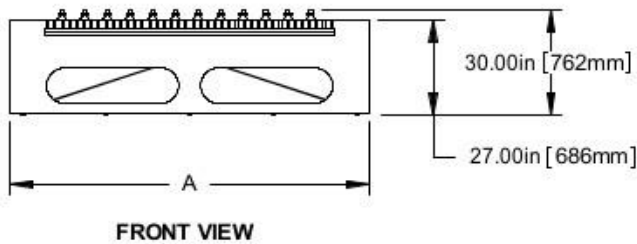

- Counters
- Custom signage and theming available.
- Add multiple units together for a larger game presence.

Additional Game Features:

- BSR "EASY PLAY" type custom game fixture.

NOMINAL SIZE	"A" DIM	"B" DIM	"C" DIM	"D" DIM	BOTTLES
6' X 6'	67.81in (1722mm)	74.38in (1889mm)	43.81in (1113mm)	50.38in (1280mm)	54
7' X 7'	80.25in (2038mm)	84.13in (2137mm)	56.25in (1429mm)	60.13in (1527mm)	88
8' X 8'	92.69in (2354mm)	93.88in (2384mm)	68.69in (1745mm)	69.88in (1775mm)	130
9' X 9'	105.13in (2670mm)	103.63in (2632mm)	81.13in (2061mm)	79.63in (2022mm)	180

STANDARD EQUIPMENT	6 EXTRA BOTTLES PER 25 SQFT
BSR "EASY PLAY" TYPE CUSTOM FIXTURE	RING PEG HOLDER FOR FIXTURE SLIDES (PLAYER SIDES ONLY)
RING RETURN RAMP AND RING ACCESS AREA	OPTIONAL EQUIPMENT (NOT SHOWN)
BSR CNC ALUMINUM BOTTLE / RING SHIELD RACKS	BSR FRONT COUNTER ASSY
64 oz. RING TOSS BOTTLES - 1 PER SLOT	NEON "RING TOSS" SIGN
1000 HEAVY DUTY RINGS, 1 3/4" SIZE PER 25 SQFT	LIGHTED OVAL SIGN
VINYL COVERED RAMP STYLE FIXTURE SLIDES	BSR OVERHEAD "FLAT RACK"