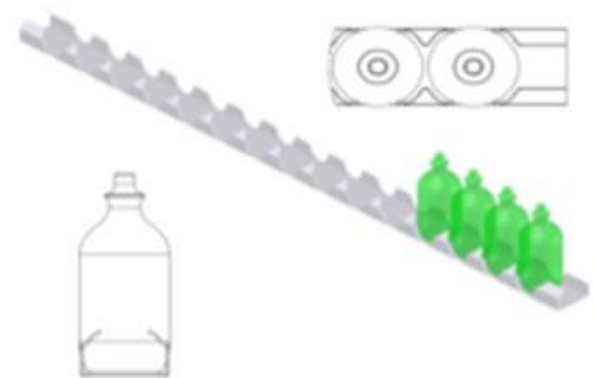

PARK MODEL

RING TOSS

Ring a bottle, win a Prize! This classic midway game is known by millions worldwide. Ring Toss is a proven revenue producing game that would be perfect for nearly any location!

Available Options:

- Counters
- Custom signage and theming available.
- Add multiple units together for a larger game presence.

Additional Game Features:

- BSR "EASY PLAY" type custom game fixture.

NOMINAL SIZE	"A" DIM	"B" DIM	"C" DIM	"D" DIM	BOTTLES
6' X 6'	67.81in (1722mm)	74.38in (1889mm)	43.81in (1113mm)	50.38in (1280mm)	54
7' X 7'	80.25in (2038mm)	84.13in (2137mm)	56.25in (1429mm)	60.13in (1527mm)	88
8' X 8'	92.69in (2354mm)	93.88in (2384mm)	68.69in (1745mm)	69.88in (1775mm)	130
9' X 9'	105.13in (2670mm)	103.63in (2632mm)	81.13in (2061mm)	79.63in (2022mm)	180

STANDARD EQUIPMENT	6 EXTRA BOTTLES PER 25 SQFT
BSR "EASY PLAY" TYPE CUSTOM FIXTURE	RING PEG HOLDER FOR FIXTURE SLIDES (PLAYER SIDES ONLY)
RING RETURN RAMP AND RING ACCESS AREA	OPTIONAL EQUIPMENT (NOT SHOWN)
BSR CNC ALUMINUM BOTTLE / RING SHIELD RACKS	BSR FRONT COUNTER ASSY
64 oz. RING TOSS BOTTLES - 1 PER SLOT	NEON "RING TOSS" SIGN
1000 HEAVY DUTY RINGS, 1 3/4" SIZE PER 25 SQFT	LIGHTED OVAL SIGN
VINYL COVERED RAMP STYLE FIXTURE SLIDES	BSR OVERHEAD "FLAT RACK"