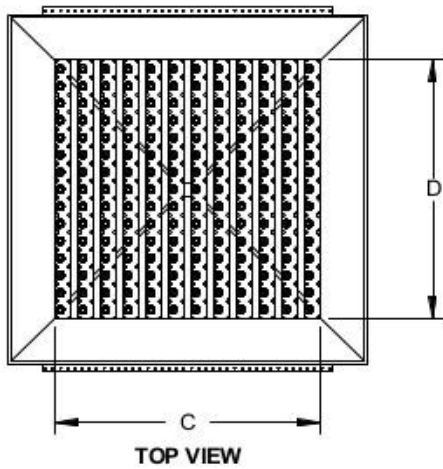

- Counters
- Custom signage and theming available.
- Add multiple units together for a larger game presence.

Additional Game Features:

- BSR "EASY PLAY" type custom game fixture.

NOMINAL SIZE	"A" DIM	"B" DIM	"C" DIM	"D" DIM	BOTTLES
6' X 6'	67.81in (1722mm)	74.38in (1889mm)	43.81in (1113mm)	50.38in (1280mm)	54
7' X 7'	80.25in (2038mm)	84.13in (2137mm)	56.25in (1429mm)	60.13in (1527mm)	88
8' X 8'	92.69in (2354mm)	93.88in (2384mm)	68.69in (1745mm)	69.88in (1775mm)	130
9' X 9'	105.13in (2670mm)	103.63in (2632mm)	81.13in (2061mm)	79.63in (2022mm)	180

STANDARD EQUIPMENT	6 EXTRA BOTTLES PER 25 SQFT
BSR "EASY PLAY" TYPE CUSTOM FIXTURE	RING PEG HOLDER FOR FIXTURE SLIDES (PLAYER SIDES ONLY)
RING RETURN RAMP AND RING ACCESS AREA	OPTIONAL EQUIPMENT (NOT SHOWN)
BSR CNC ALUMINUM BOTTLE / RING SHIELD RACKS	BSR FRONT COUNTER ASSY
64 oz. RING TOSS BOTTLES - 1 PER SLOT	NEON "RING TOSS" SIGN
1000 HEAVY DUTY RINGS, 1 3/4" SIZE PER 25 SQFT	LIGHTED OVAL SIGN
VINYL COVERED RAMP STYLE FIXTURE SLIDES	BSR OVERHEAD "FLAT RACK"