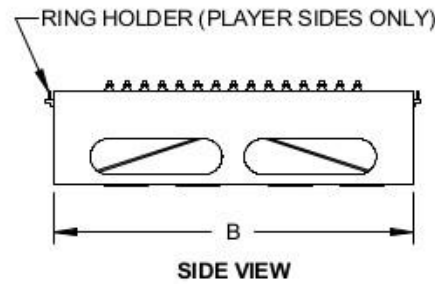

- Counters
- Custom signage and theming available.
- Add multiple units together for a larger game presence.

Additional Game Features:

- BSR "EASY PLAY" type custom game fixture.

NOMINAL SIZE	"A" DIM	"B" DIM	"C" DIM	"D" DIM	BOTTLES
6' X 6'	67.81in (1722mm)	74.38in (1889mm)	43.81in (1113mm)	50.38in (1280mm)	54
7' X 7'	80.25in (2038mm)	84.13in (2137mm)	56.25in (1429mm)	60.13in (1527mm)	88
8' X 8'	92.69in (2354mm)	93.88in (2384mm)	68.69in (1745mm)	69.88in (1775mm)	130
9' X 9'	105.13in (2670mm)	103.63in (2632mm)	81.13in (2061mm)	79.63in (2022mm)	180

STANDARD EQUIPMENT	6 EXTRA BOTTLES PER 25 SQFT
BSR "EASY PLAY" TYPE CUSTOM FIXTURE	RING PEG HOLDER FOR FIXTURE SLIDES (PLAYER SIDES ONLY)
RING RETURN RAMP AND RING ACCESS AREA	OPTIONAL EQUIPMENT (NOT SHOWN)
BSR CNC ALUMINUM BOTTLE / RING SHIELD RACKS	BSR FRONT COUNTER ASSY
64 oz. RING TOSS BOTTLES - 1 PER SLOT	NEON "RING TOSS" SIGN
1000 HEAVY DUTY RINGS, 1 3/4" SIZE PER 25 SQFT	LIGHTED OVAL SIGN
VINYL COVERED RAMP STYLE FIXTURE SLIDES	BSR OVERHEAD "FLAT RACK"