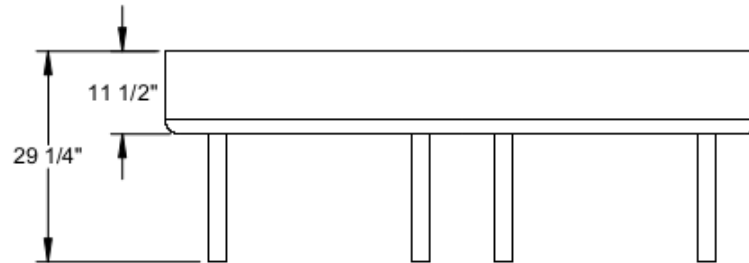

UNLESS OTHERWISE SPECIFIED DIMENSIONS ARE IN INCHES INTERPRET DIMENSIONS AND TOLERANCES PER ASME Y14.5M-1994					<< BOB'S SPACE RACERS >>				
PROPRIETARY AND CONFIDENTIAL THE INFORMATION CONTAINED IN THIS DRAWING IS THE SOLE PROPERTY OF BOB'S SPACE RACERS. ANY REPRODUCTION OR DISTRIBUTION TO 3RD PARTIES IN PART OR AS A WHOLE WITHOUT THE WRITTEN PERMISSION OF BOB'S SPACE RACERS IS PROHIBITED. VENDORS SIGNING THE VEND OR A ACCEPTANCE FIELD AGREE TO THESE TERMS AND CONDITIONS.					FRIED FROGS TABLE				
					*		*	*	*
SHEET 1 OF 1					DO NOT SCALE DRAWING TOLERANCE: +/- .1" UNLESS OTHERWISE NOTED