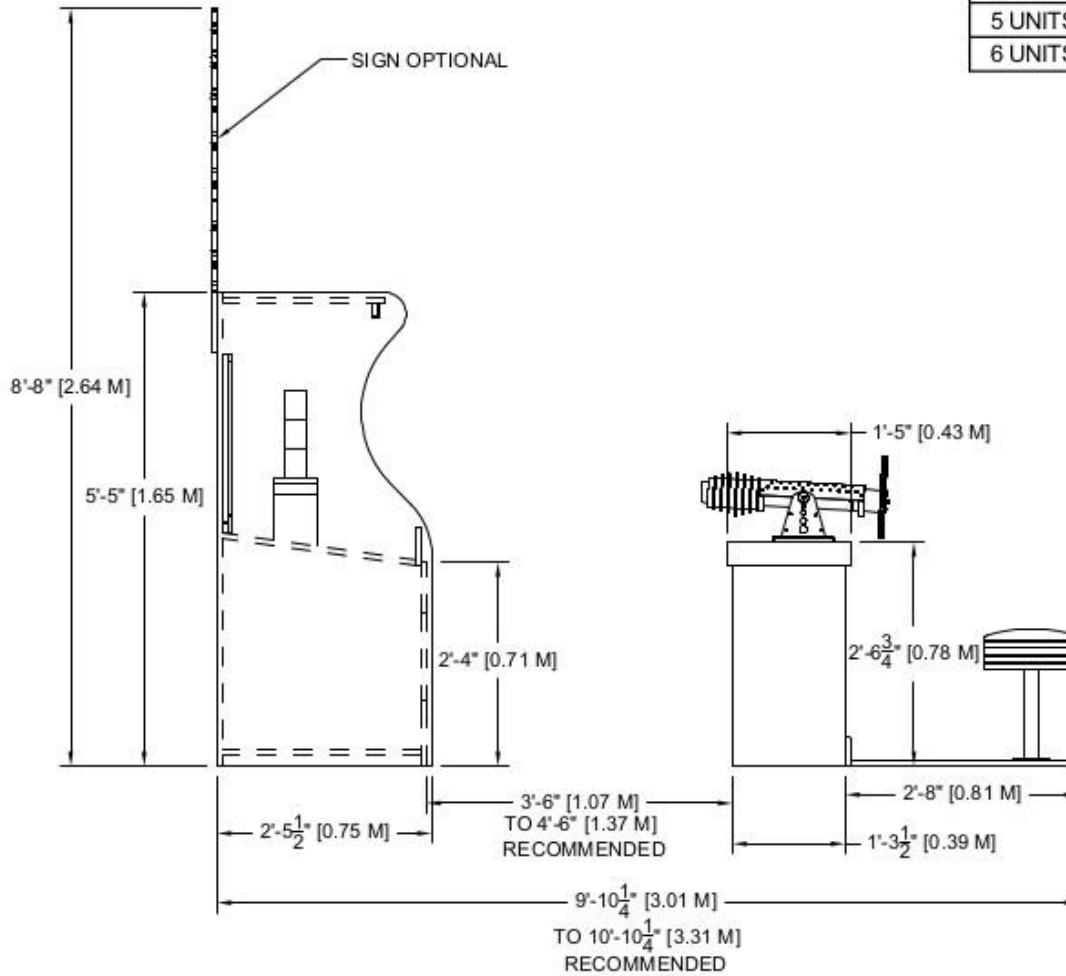

# UNITS	GAME LENGTH	GUN CENTERS
2 UNITS	5' - 6" (1.68 M)	2' - 6"
3 UNITS	8' - 0" (2.44 M)	2' - 6"
4 UNITS	10' - 6" (3.20 M)	2' - 6"
5 UNITS	13' - 0" (3.96 M)	2' - 6"
6 UNITS	15' - 6" (4.73 M)	2' - 6"

UNLESS OTHERWISE SPECIFIED DIMENSIONS ARE IN INCHES INTERPRET DIMENSIONS AND TOLERANCES PER ASME Y14.5M-2014		<< BOB'S SPACE RACERS >>	
PROPRIETARY AND CONFIDENTIAL THE INFORMATION CONTAINED IN THIS DRAWING IS THE SOLE PROPERTY OF BOB'S SPACE RACERS. ANY REPRODUCTION OR DISTRIBUTION TO ANY PARTY IN PART OR AS A WHOLE WITHOUT THE WRITTEN PERMISSION OF BOB'S SPACE RACERS IS PROHIBITED. VENDORS SIGNING THE VENDOR ACCEPTANCE FIELD AGREE TO THESE TERMS AND CONDITIONS.		BAZOOKA BLAST SALES DRAWING	
		BSK 3-5-12	
SHEET 1 OF 1		02 FOR BSK/B 03 FINISH 4- 011 FOR DRAWING INFO	