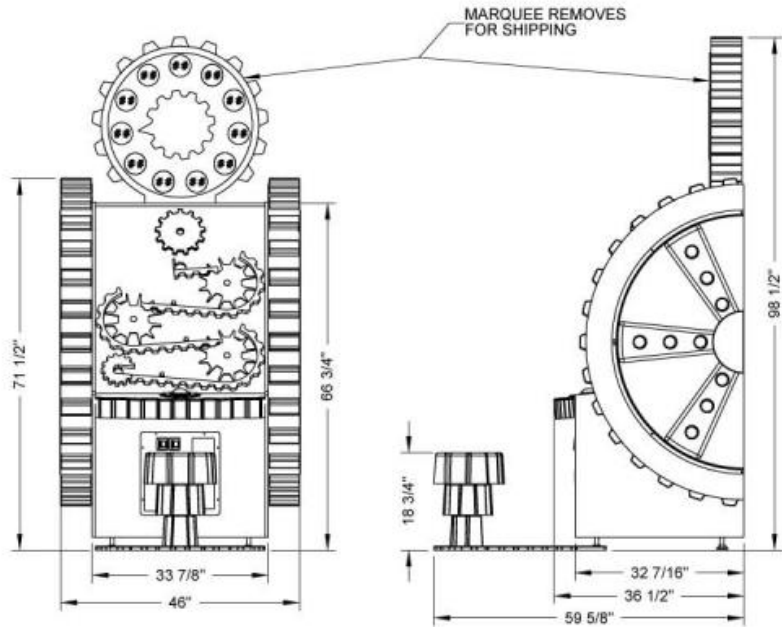

GEAR IT UP!

SINGLE