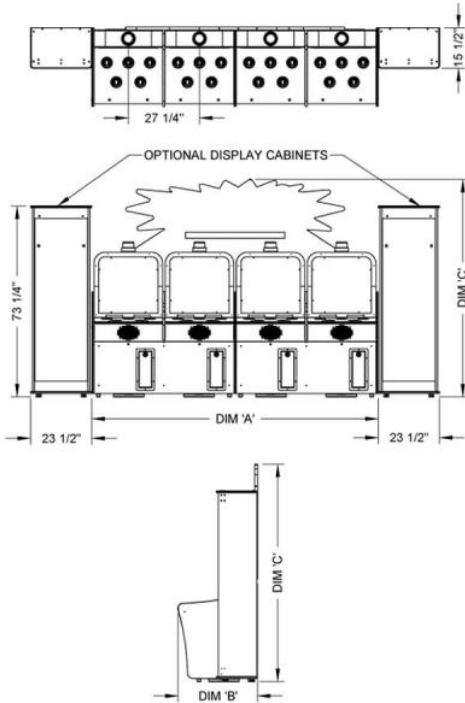

FEC WHAC-A-MOLE