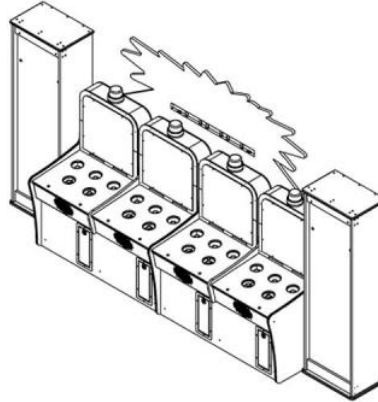

FEC Model Group Game Attendant Free

FEC WHAC-A-MOLE

POWER REQMT.	GAME UNITS	'A' DIM. LENGTH	'B' DIM WIDTH	'C' DIM HEIGHT
(1) 110V - 20 AMP	4 UNIT	109 3/4"	30 3/8"	83 1/2"
(1) 110V - 20 AMP	5 UNIT	164 1/4"	30 3/8"	83 1/2"
(1) 110V - 20 AMP	6 UNIT	218 3/4"	30 3/8"	83 1/2"

Bob's Space Racers, Inc.

Serving the amusement industry since 1970

<< BOB'S SPACE RACERS >>				
WHAC-A-MOLE FEC 4 UNIT				
*		BSK	*	*
		8-21-17		
DO NOT SCALE DRAWING		TOLERANCE: .01" UNLESS OTHERWISE NOTED