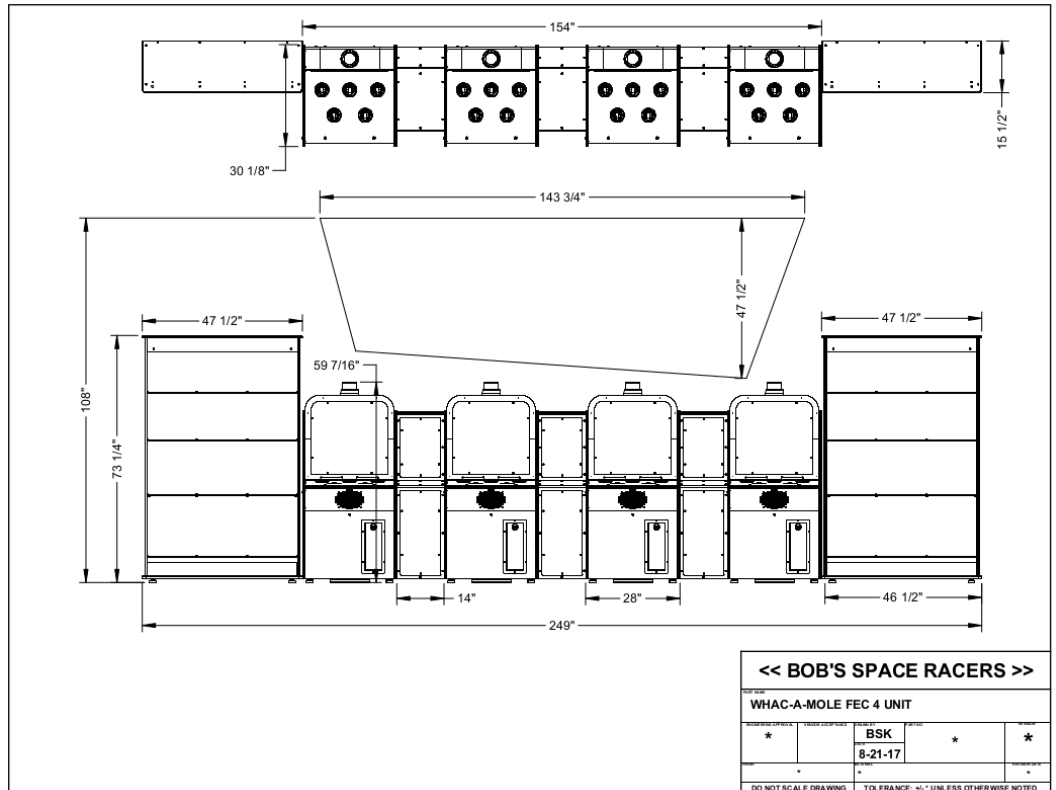

Bob's Space Racers, Inc.

Serving the amusement industry since 1970