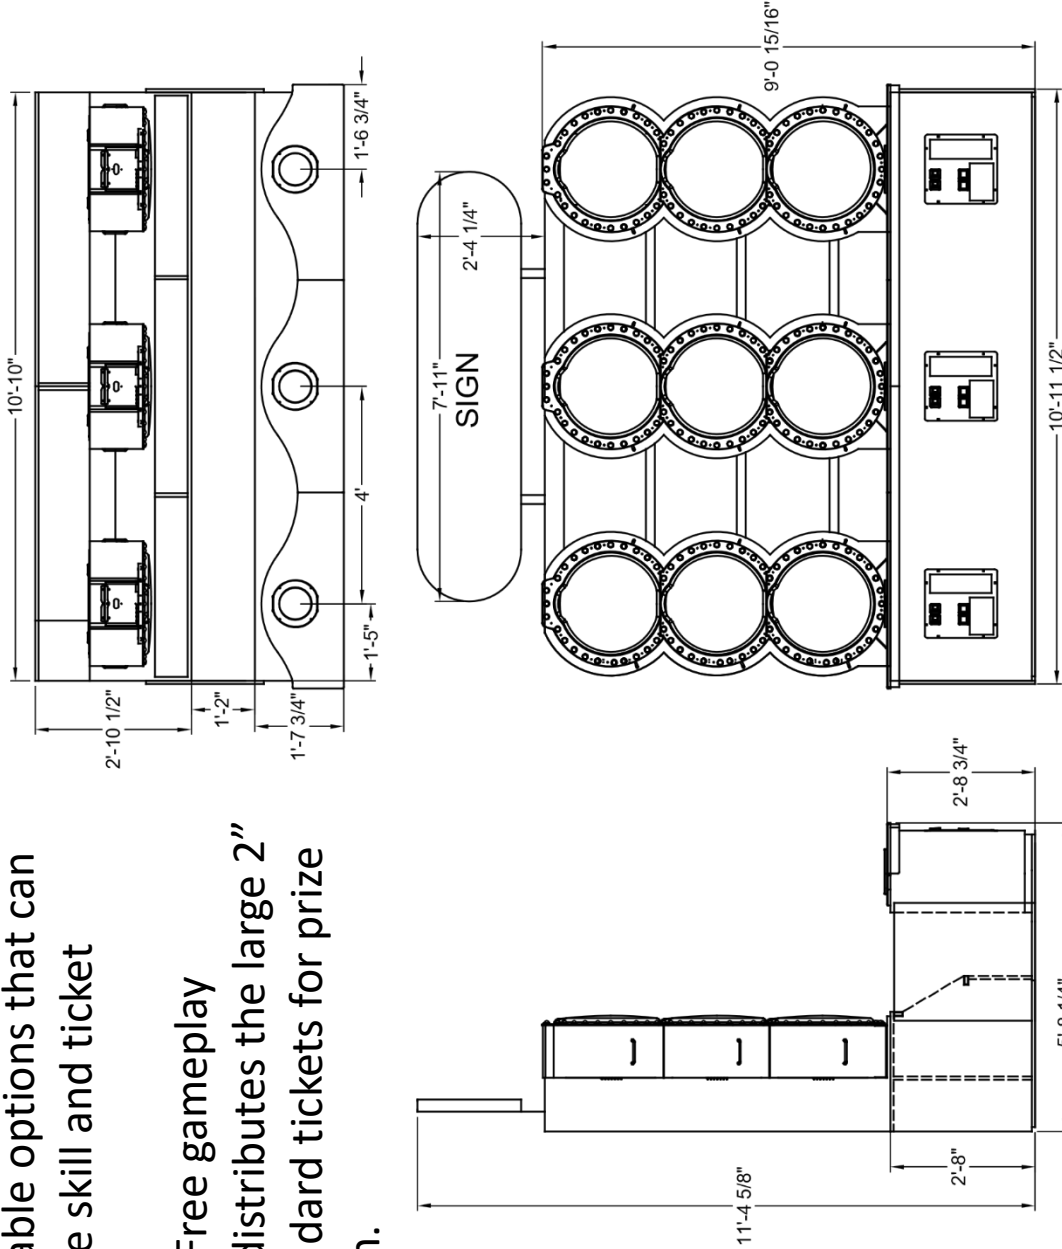

Game Dimensions	
Length:	5' - 9" (1.75 M)
Width:	12' (3.65 M)
Height:	11' - 5" (3.5 M)

Call or email our sales team at:

Phone: 386-677-0761

Email: [sales@bobsspaceracers.com](mailto:sales@bobsspaceracers.com)

**<< BOB'S SPACE RACERS >>**

UNLESS OTHERWISE SPECIFIED DIMENSIONS ARE IN INCHES TOLERANCES PER ASME Y14.5M-1994		PART NO.		REGION
PROPRIETARY AND CONFIDENTIAL THE INFORMATION CONTAINED IN THIS DRAWING IS THE SOLE PROPERTY OF BOB'S SPACE RACERS. ANY REPRODUCTION OR DISTRIBUTION TO 3RD PARTIES IN PART OR AS A WHOLE WITHOUT THE WRITTEN PERMISSION OF BOB'S SPACE RACERS IS PROHIBITED. VENDORS SIGNING THE VENDOR ACCEPTANCE FIELD AGREE TO THESE TERMS AND CONDITIONS.		ENGINEERING APPROVAL	BSK	PRJWHL020
PRIZE WHEEL 3 TIER - 3 PLAYER PARK		DATE	12-6-17	REVISION/DATE
SHEET 1 OF 1		MATERIAL		10-1-18
DO NOT SCALE DRAWING		TOLERANCE: +/- UNLESS OTHERWISE NOTED		