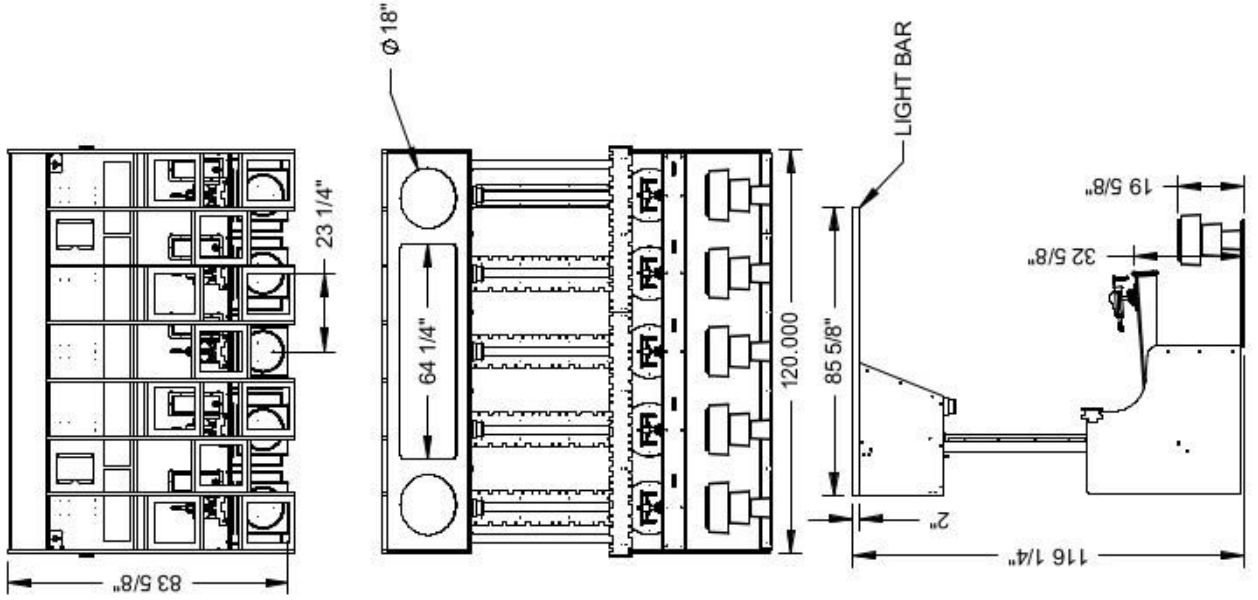

WATER GUN FUN PIXEL PLAY

FEC Model Group Game Attendant Free

PIXEL WATER FEC 5 UNIT

POWER REQMT.

(2) 110V - 10 AMP

Bob's Space Racers, Inc.

427 15th Street
Daytona Beach, FL 32117
PH: 386-677-0761
FAX: 386-677-0794
Web: <http://www.BobsSpaceRacers.com>
E-mail: Sales@BobsSpaceRacers.com