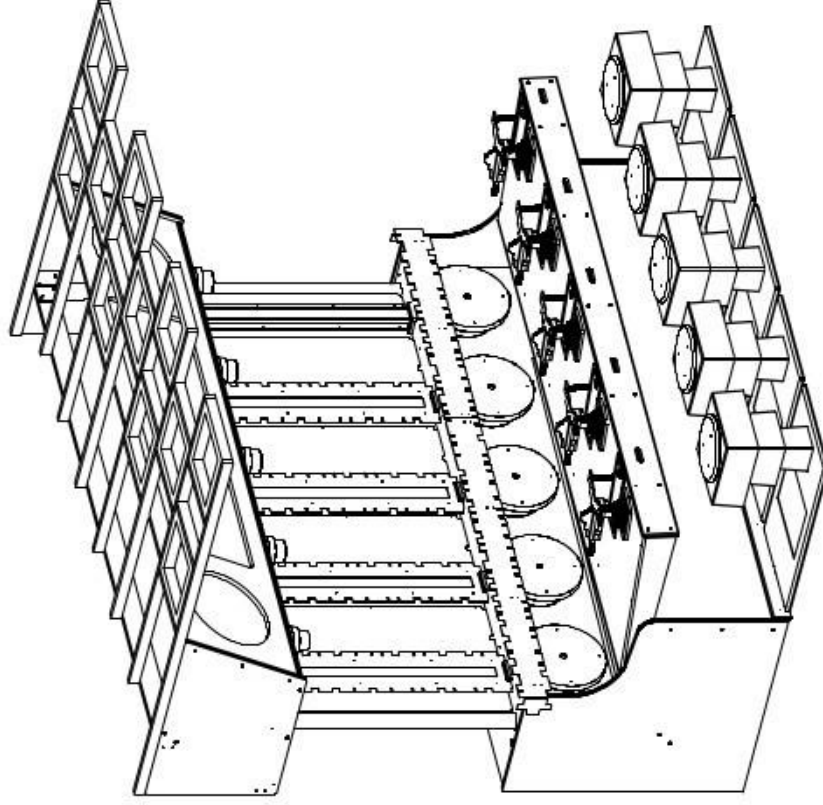

WATER GUN FUN PIXEL PLAY

FEC Model Group Game Attendant Free

PIXEL WATER FEC 5 UNIT

POWER REQMT.

(2) 110V - 10 AMP

Bob's Space Racers, Inc.

427 15th Street
Daytona Beach, FL 32117
PH: 386-677-0761
FAX: 386-677-0794
Web: <http://www.BobsSpaceRacers.com>
E-mail: Sales@BobsSpaceRacers.com