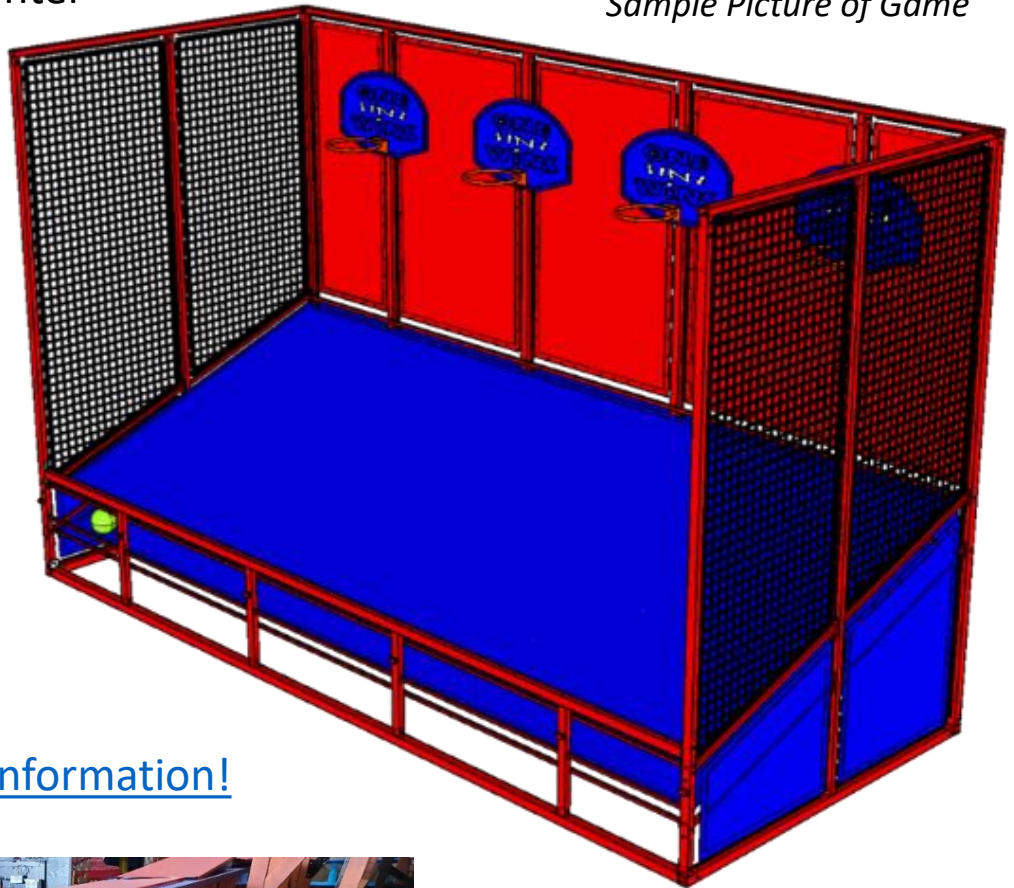

4 Player Long Range Basketball Game

Bob's Space Racers

Contact our sales team at:

Phone: 386-677-0761

Email: sales@bobsspaceracers.com

USED

4 Player Long Range Basketball Game

- Exterior Front Counter
- Basketballs

Sample Picture of Game

[Click here for more information!](#)

Actual Counter Picture

Game Dimensions	Basketball Frame Only
Length	123"
Width	288"
Height	180"

WWW.BOBSSPACERACERS.COM