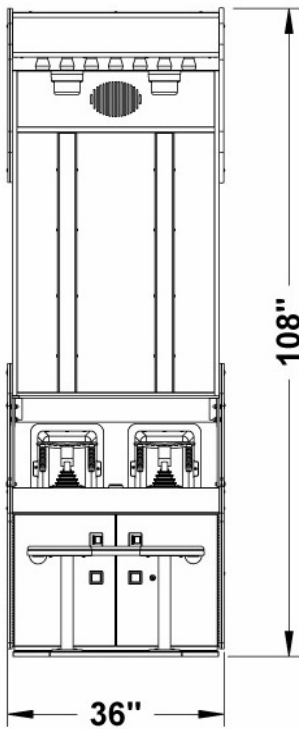

WATER BLAST (LINKABLE)

Power Requirements		Width (Based on # of units)		
9 amps	120 V	2 Players	1 Games	36"
Crated Dimensions & Weight		4 Players	2 Games	72"
90" Long x 42" Wide x 80" High		6 Players	3 Games	108"
Weight: 930 lbs.		8 Players	4 Games	144"