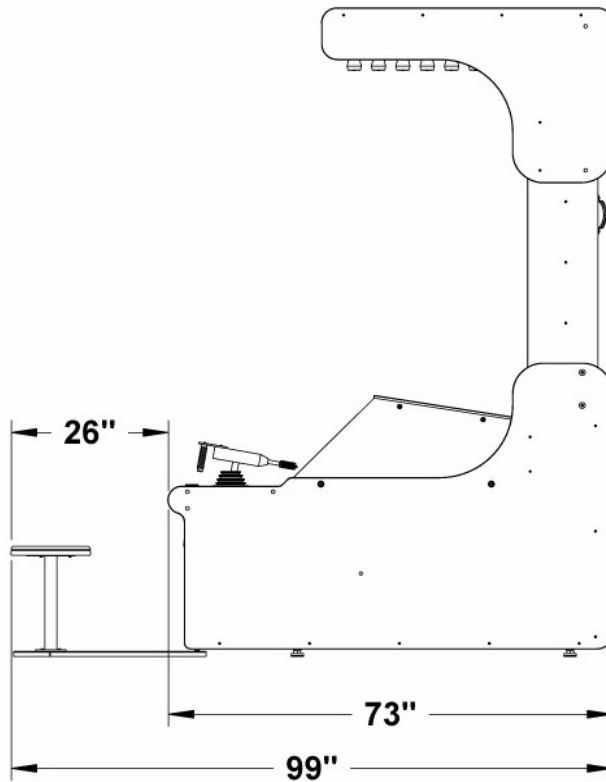

WATER BLAST (LINKABLE)

Power Requirements		Width (Based on # of units)		
9 amps	120 V	2 Players	1 Games	36"
Crated Dimensions & Weight		4 Players	2 Games	72"
90" Long x 42" Wide x 80" High		6 Players	3 Games	108"
Weight: 930 lbs.		8 Players	4 Games	144"