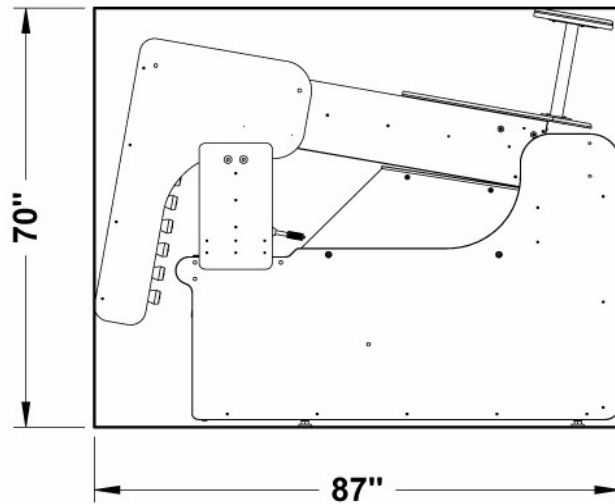

WATER BLAST (LINKABLE)

Power Requirements		Width (Based on # of units)		
9 amps	120 V	2 Players	1 Games	36"
Crated Dimensions & Weight		4 Players	2 Games	72"
90" Long x 42" Wide x 80" High		6 Players	3 Games	108"
Weight: 930 lbs.		8 Players	4 Games	144"