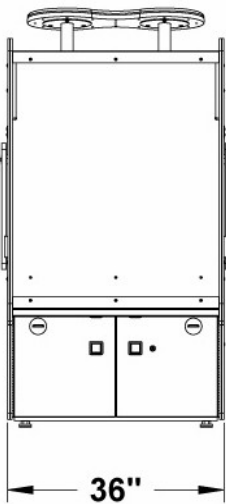

WATER BLAST (LINKABLE)

Power Requirements		Width (Based on # of units)		
9 amps	120 V	2 Players	1 Games	36"
Crated Dimensions & Weight		4 Players	2 Games	72"
90" Long x 42" Wide x 80" High		6 Players	3 Games	108"
Weight: 930 lbs.		8 Players	4 Games	144"