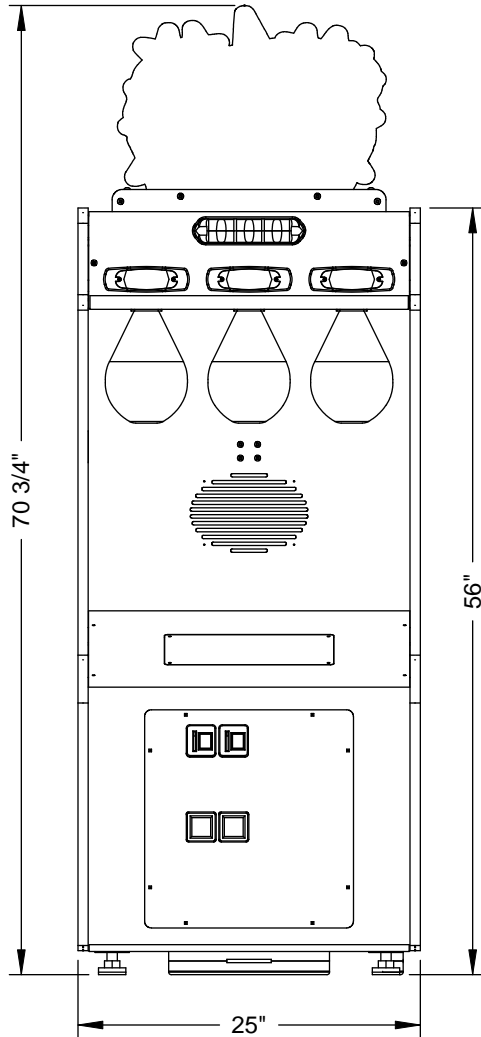

SPEED BAG

ALL PARAMETERS ARE APPROXIMATE AND SUBJECT TO CHANGE WITHOUT NOTICE

Power Requirements

7 amps max. @ 115 V

3.5 amps max. @ 230 V

Game Weight

Weight: 160 lbs.

Crated Dimensions & Weight

30" Long x 35" Wide x 63" High

Weight: 330 lbs.

Bob's Space Racers, Inc.

427 15th Street
Daytona Beach, FL 32117
PH: 386-677-0761
FAX: 386-677-0794

Web: <http://www.BobsSpaceRacers.com>
E-mail: Sales@BobsSpaceRacers.com