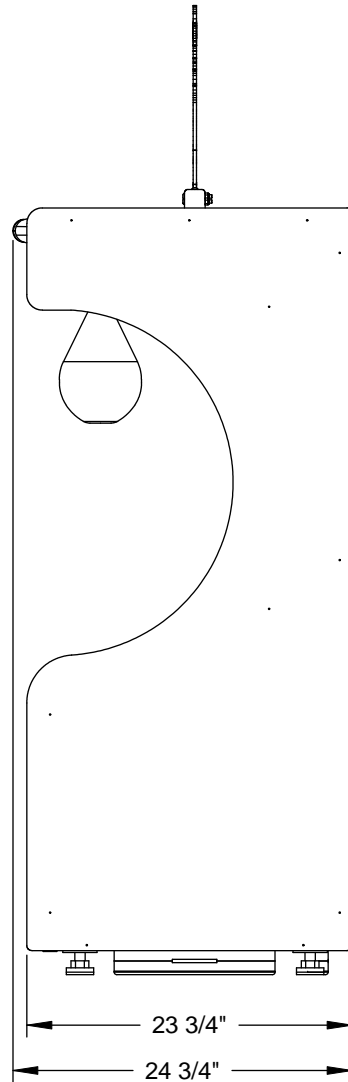

SPEED BAG

ALL PARAMETERS ARE APPROXIMATE AND SUBJECT TO CHANGE WITHOUT NOTICE

Power Requirements

7 amps max. @ 115 V

3.5 amps max. @ 230 V

Game Weight

Weight: 160 lbs.

Crated Dimensions & Weight

30" Long x 35" Wide x 63" High

Weight: 330 lbs.

Bob's Space Racers, Inc.

427 15th Street
Daytona Beach, FL 32117
PH: 386-677-0761
FAX: 386-677-0794

Web: <http://www.BobsSpaceRacers.com>
E-mail: Sales@BobsSpaceRacers.com