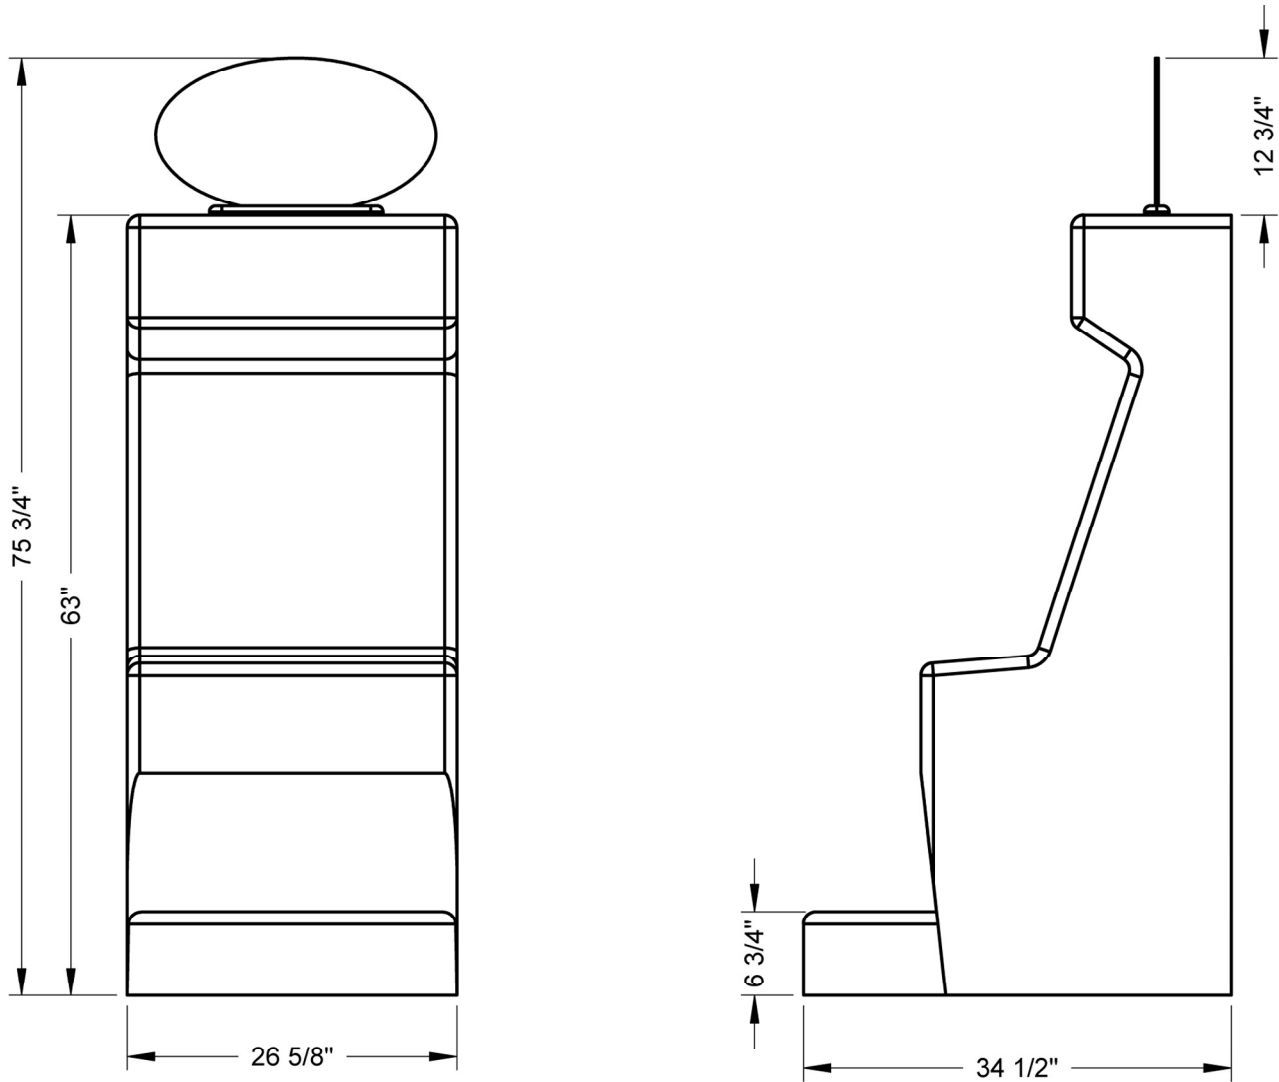

ROLLIN ON 24'S

Power Requirements

5 amps 120 V

Crated Dimensions & Weight

28" Long x 30" Wide x 69" High

Weight: 235 lbs.

Bob's Space Racers, Inc.

427 15th Street
Daytona Beach, FL 32117
PH: 386-677-0761
FAX: 386-677-0794