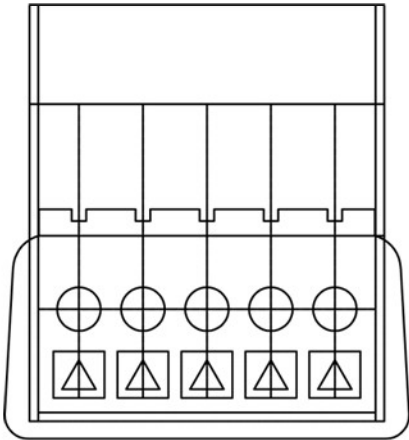

FUN POPS

Power Requirements

1 amps 120 V

Crated Dimensions & Weight

44" Long x 43" Wide x 74" High

Weight: 468 lbs.

Bob's Space Racers, Inc.

427 15th Street
Daytona Beach, FL 32117