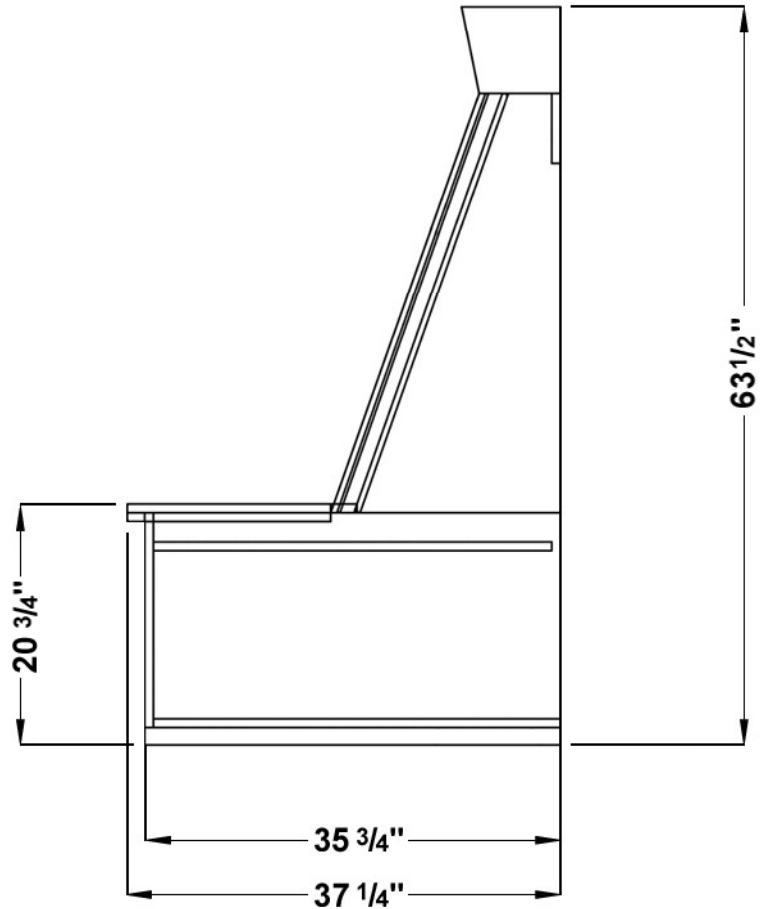

FUN POPS

Power Requirements

1 amps 120 V

Crated Dimensions & Weight

44" Long x 43" Wide x 74" High

Weight: 468 lbs.

Bob's Space Racers, Inc.

427 15th Street
Daytona Beach, FL 32117