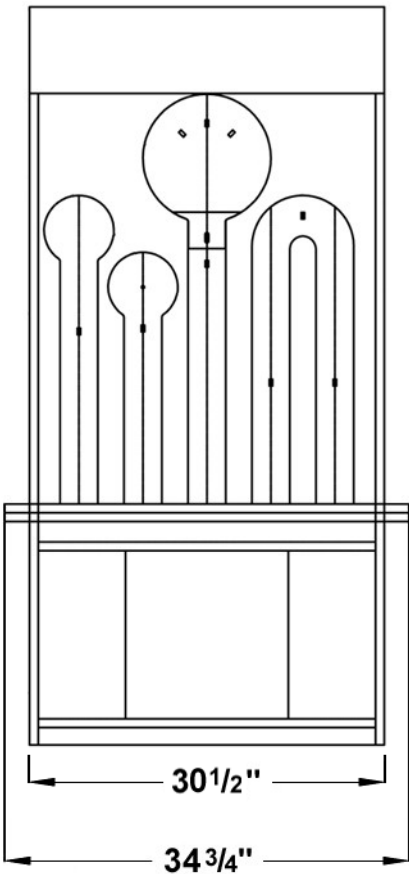

FUN POPS

Power Requirements

1 amps 120 V

Crated Dimensions & Weight

44" Long x 43" Wide x 74" High

Weight: 468 lbs.

Bob's Space Racers, Inc.

427 15th Street
Daytona Beach, FL 32117